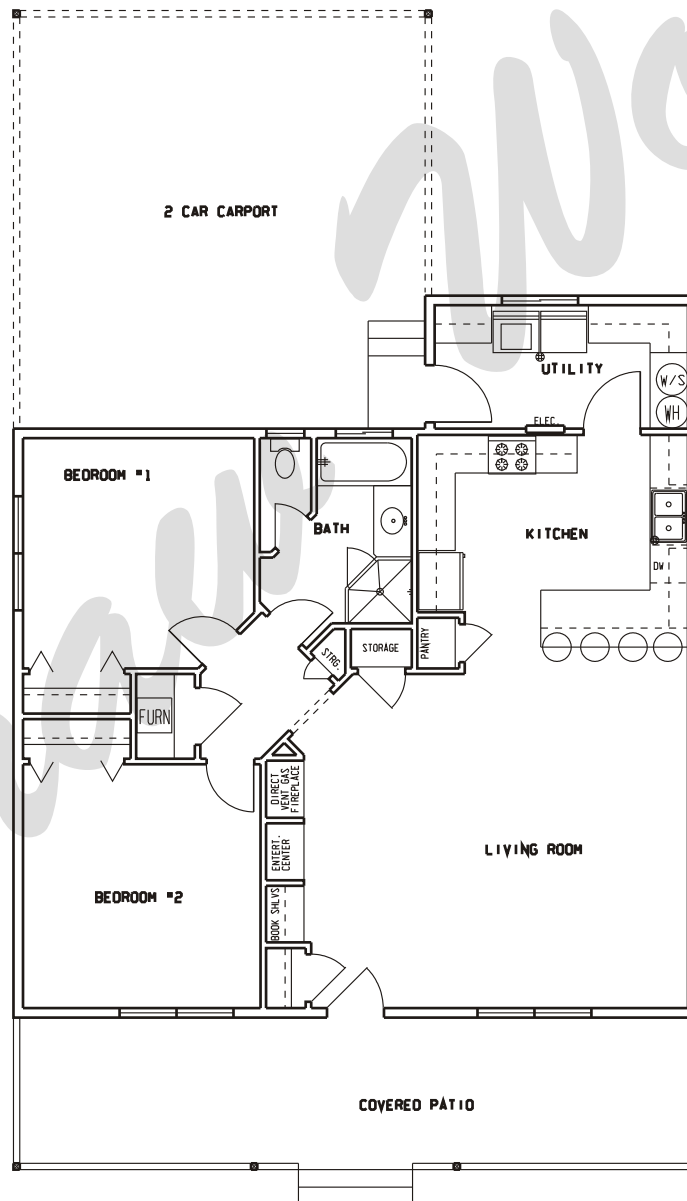

Draw Works

P.O. Box 3294 St. George, Utah 84771 (435)634-1450

www.thebesthomeplans.com

Plan: Madge

Square Feet: 1,209

Overall Dimensions: 36'-0" X 61'-0"

This plan is copyrighted by Draw Works and is protected under the copyright laws of the United States and may not be copied in any form. Draw Works will pursue prosecution of any violations.