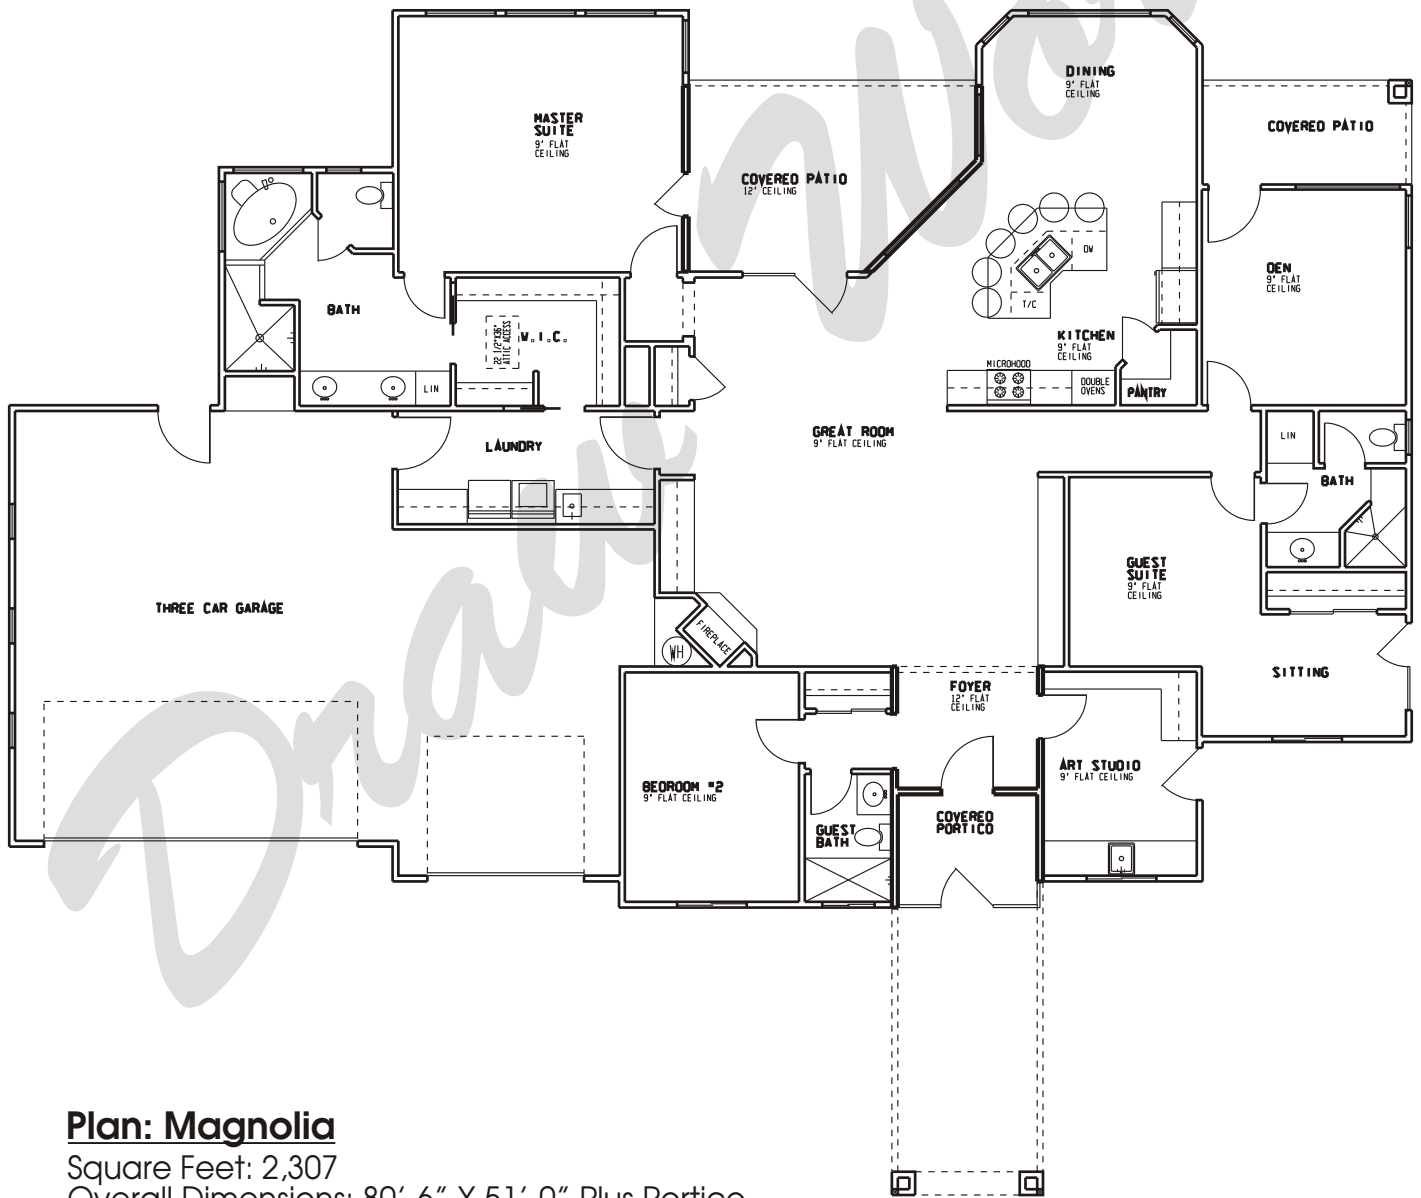

Draw Works

P.O. Box 3294 St. George, Utah 84771 (435)634-1450

www.thebesthomeplans.com

Plan: Magnolia

Square Feet: 2,307

Overall Dimensions: 80'-6" X 51'-0" Plus Portico

This plan is copyrighted by Draw Works and is protected under the copyright laws of the United States and may not be copied in any form. Draw Works will pursue prosecution of any violations.