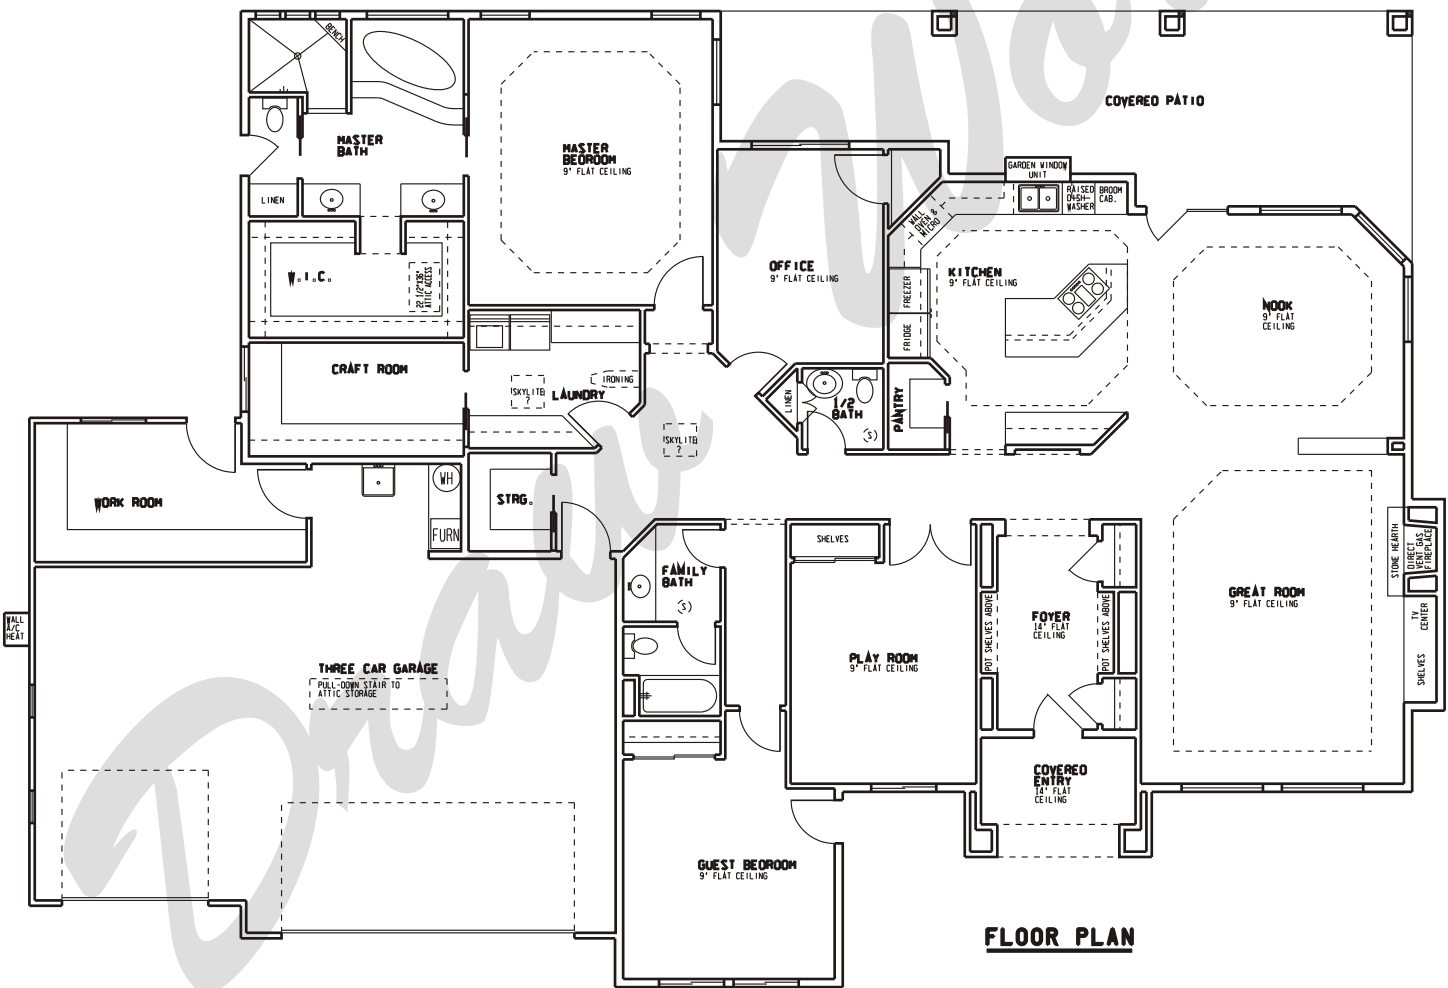

# Draw Works

P.O. Box 3294 St. George, Utah 84771 (435)634-1450

www.thebesthomeplans.com

**FRONT ELEVATION**

**FLOOR PLAN**

## Plan: Makayla

Square Feet: 2,788

Overall Dimensions: 87'-0" X 59'-0"

This plan is copyrighted by Draw Works and is protected under the copyright laws of the United States and may not be copied in any form. Draw Works will pursue prosecution of any violations.