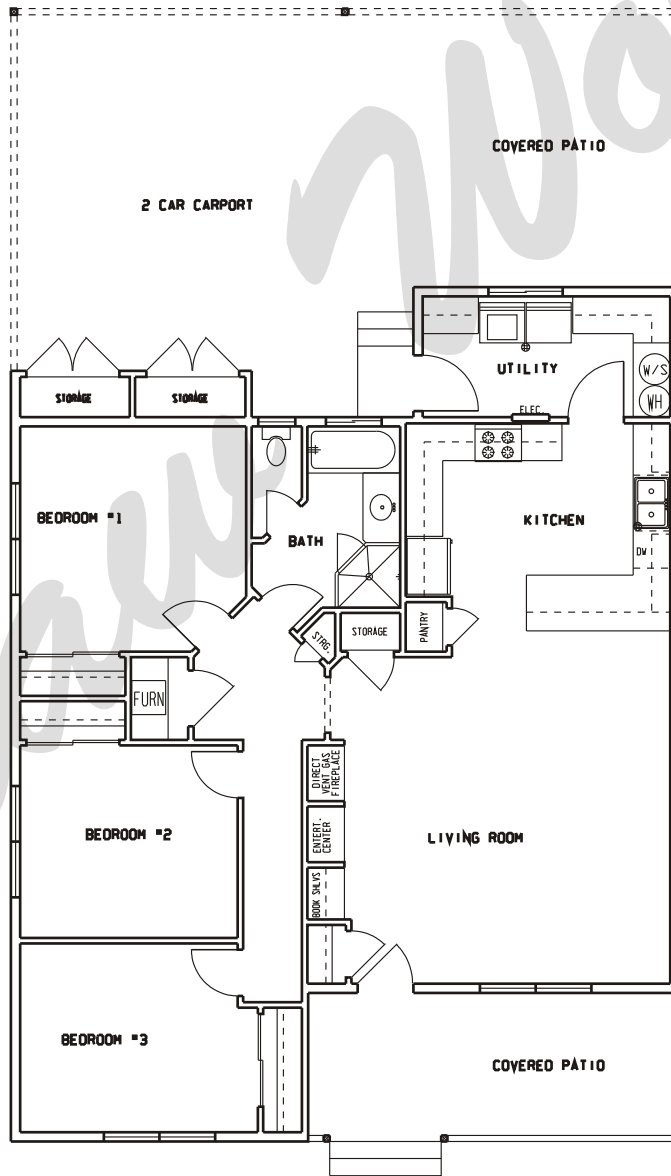

# Draw Works

P.O. Box 3294 St. George, Utah 84771 (435)634-1450

www.thebesthomeplans.com

**FRONT ELEVATION**

**FLOOR PLAN**

**Plan: Makenna**

Square Feet: 1,344

Overall Dimensions: 36'-0" X 61'-0"