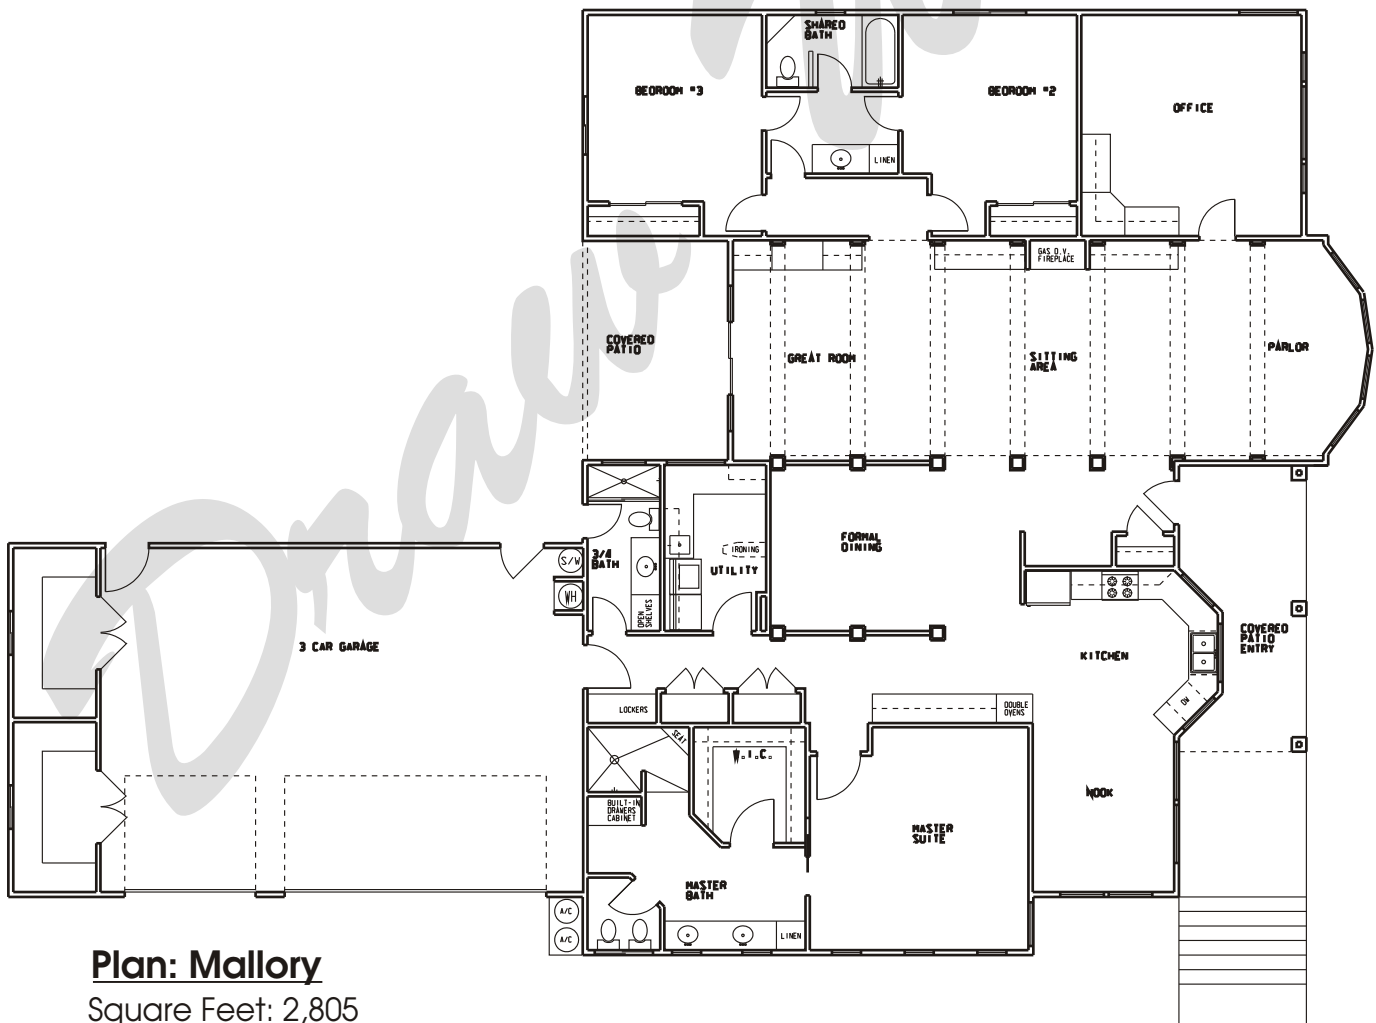

Draw Works

P.O. Box 3294 St. George, Utah 84771 (435)634-1450

www.thebesthomeplans.com

Plan: Mallory

Square Feet: 2,805

Overall Dimensions: 65'-0" X 94'-0"

This plan is copyrighted by Draw Works and is protected under the copyright laws of the United States and may not be copied in any form. Draw Works will pursue prosecution of any violations.