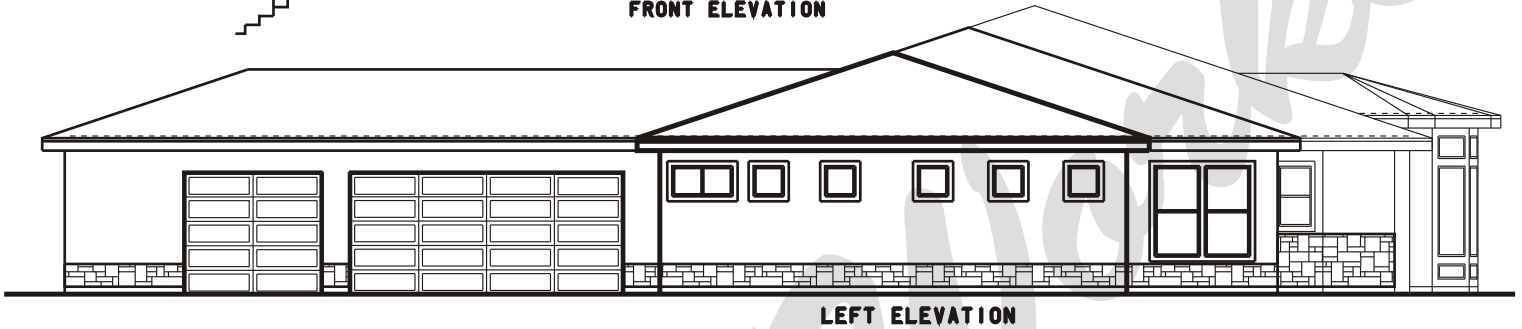

Draw Works

P.O. Box 3294 St. George, Utah 84771 (435)634-1450

www.thebesthomeplans.com

Plan: Mallory

Square Feet: 2,805

Overall Dimensions: 65'-0" X 94'-0"

This plan is copyrighted by Draw Works and is protected under the copyright laws of the United States and may not be copied in any form. Draw Works will pursue prosecution of any violations.