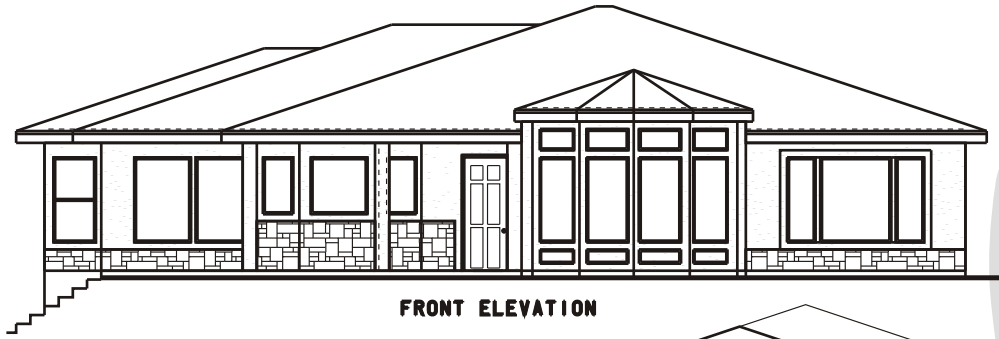

Draw Works

P.O. Box 3294 St. George, Utah 84771 (435)634-1450

www.thebesthomeplans.com

Plan: Mallory

Square Feet: 2,805

Overall Dimensions: 65'-0" X 94'-0"

This plan is copyrighted by Draw Works and is protected under the copyright laws of the United States and may not be copied in any form. Draw Works will pursue prosecution of any violations.