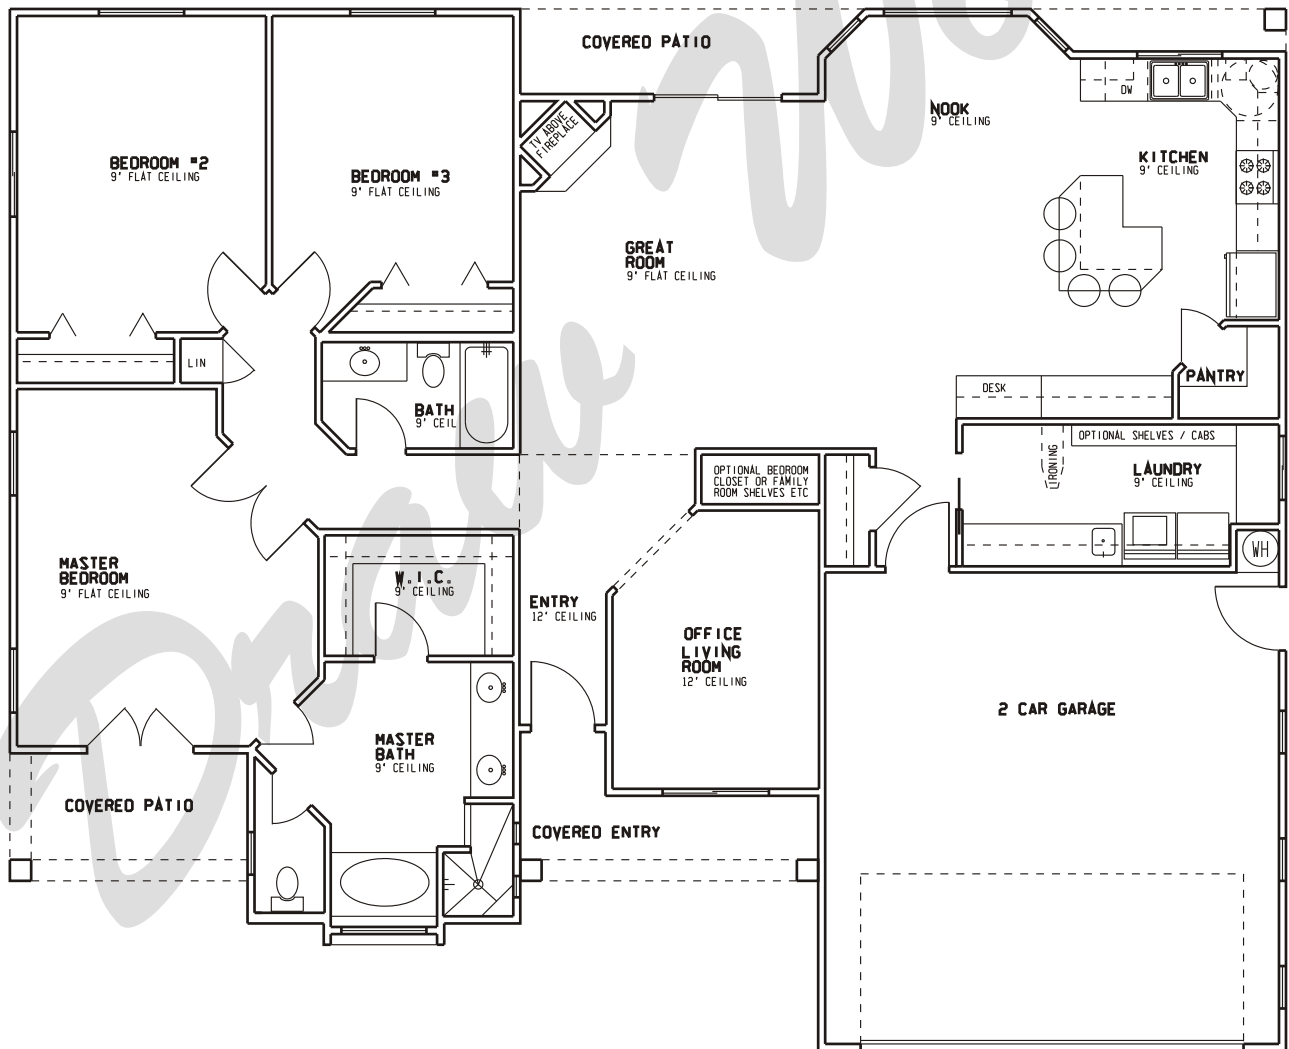

Draw Works

P.O. Box 3294 St. George, Utah 84771 (435)634-1450

www.thebesthomeplans.com

Plan: Marci

Square Feet: 1,955

Overall Dimensions: 60'-0" X 49'-0"

This plan is copyrighted by Draw Works and is protected under the copyright laws of the United States and may not be copied in any form. Draw Works will pursue prosecution of any violations.