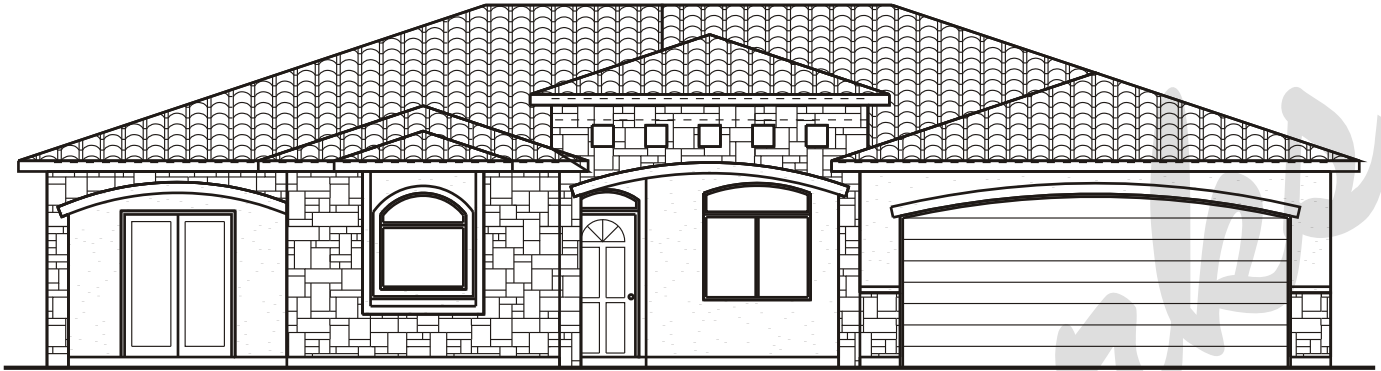

Draw Works

P.O. Box 3294 St. George, Utah 84771 (435)634-1450

www.thebesthomeplans.com

Plan: Marci

Square Feet: 1,955

Overall Dimensions: 60'-0" X 49'-0"

This plan is copyrighted by Draw Works and is protected under the copyright laws of the United States and may not be copied in any form. Draw Works will pursue prosecution of any violations.