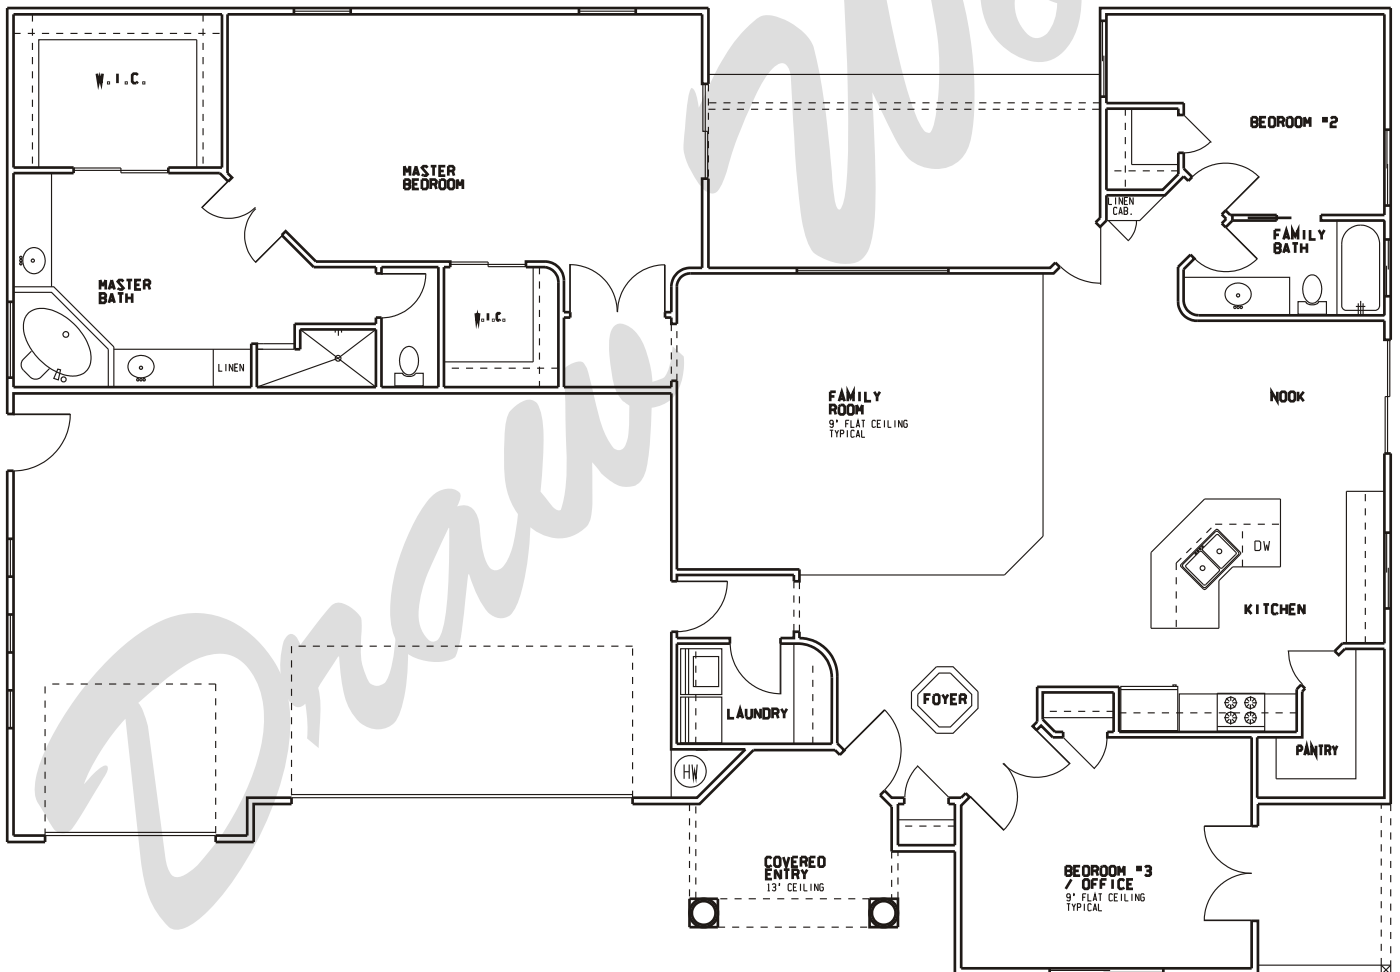

Draw Works

P.O. Box 3294 St. George, Utah 84771 (435)634-1450

www.thebesthomeplans.com

Plan: Marcia

Square Feet: 2,150

Overall Dimensions: 73'-0" X 51'-0"

This plan is copyrighted by Draw Works and is protected under the copyright laws of the United States and may not be copied in any form. Draw Works will pursue prosecution of any violations.