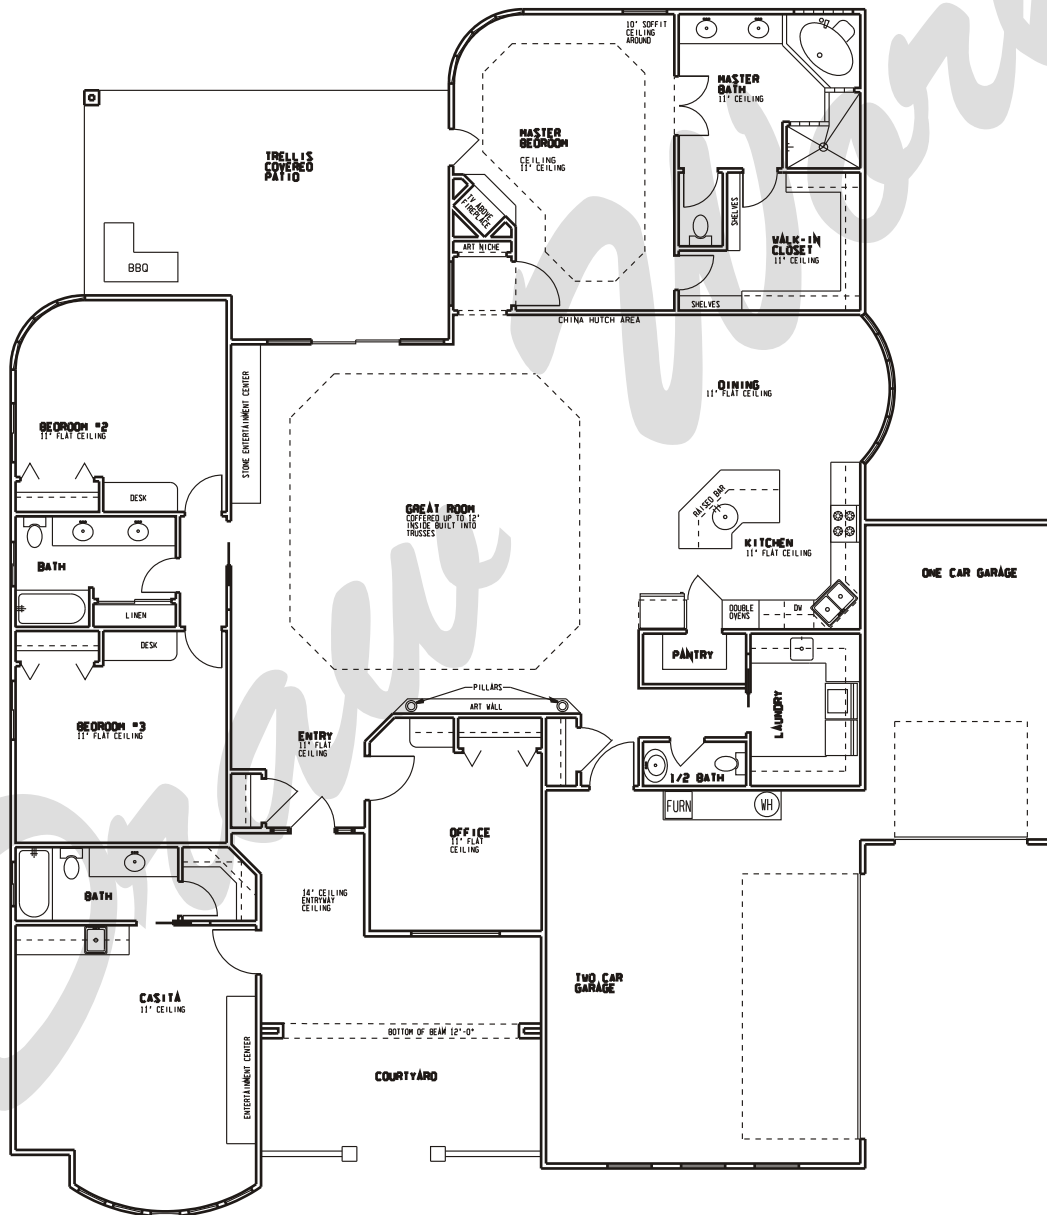

Draw Works

P.O. Box 3294 St. George, Utah 84771 (435)634-1450

www.thebesthomeplans.com

Plan: Maria

Square Feet: 3,059

Overall Dimensions: 71'-0" X 82'-0"

This plan is copyrighted by Draw Works and is protected under the copyright laws of the United States and may not be copied in any form. Draw Works will pursue prosecution of any violations.