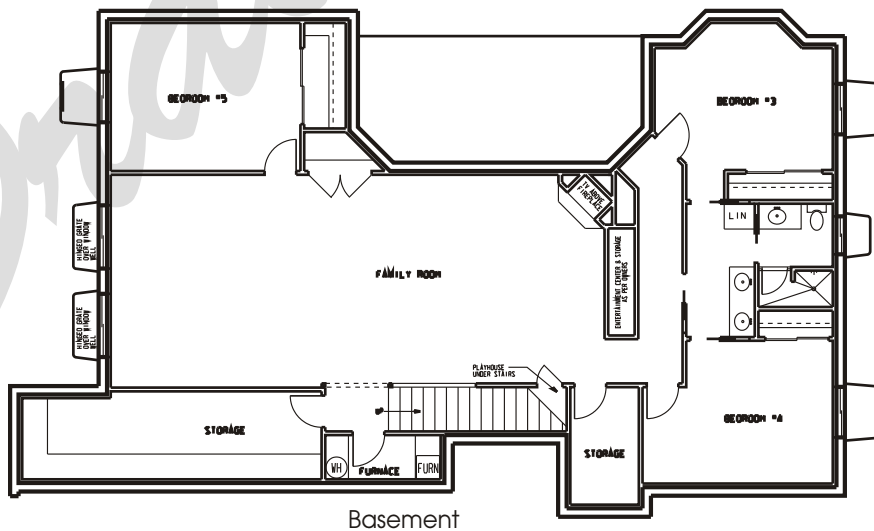

Draw Works

P.O. Box 3294 St. George, Utah 84771 (435)634-1450

www.thebesthomeplans.com

Plan: Mariah

Square Feet: 2,396 Main 2,010 Basement
Overall Dimensions: 66'-0" X 62'-0"

This plan is copyrighted by Draw Works and is protected under the copyright laws of the United States and may not be copied in any form. Draw Works will pursue prosecution of any violations.