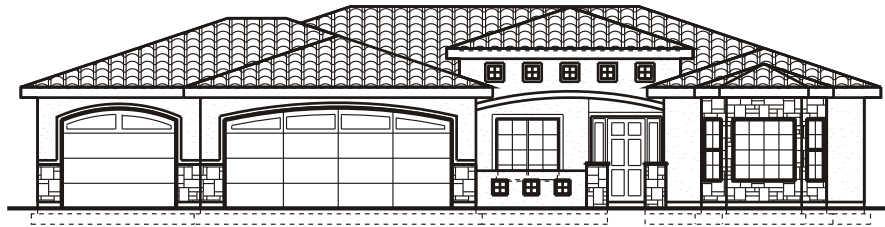

Draw Works

P.O. Box 3294 St. George, Utah 84771 (435)634-1450

www.thebesthomeplans.com

Plan: Mariah

Square Feet: 2,396 Main 2,010 Basement
Overall Dimensions: 66'-0" X 62'-0"

This plan is copyrighted by Draw Works and is protected under the copyright laws of the United States and may not be copied in any form. Draw Works will pursue prosecution of any violations.