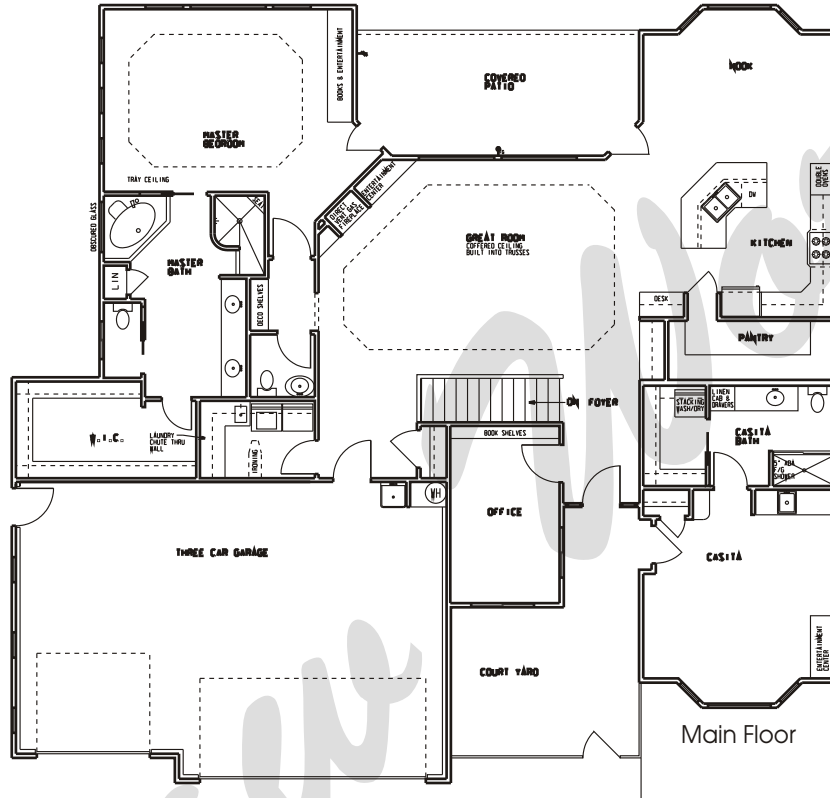

Draw Works

P.O. Box 3294 St. George, Utah 84771 (435)634-1450

www.thebesthomeplans.com

Plan: Mariah

Square Feet: 2,396 Main 2,010 Basement
Overall Dimensions: 66'-0" X 62'-0"

This plan is copyrighted by Draw Works and is protected under the copyright laws of the United States and may not be copied in any form. Draw Works will pursue prosecution of any violations.