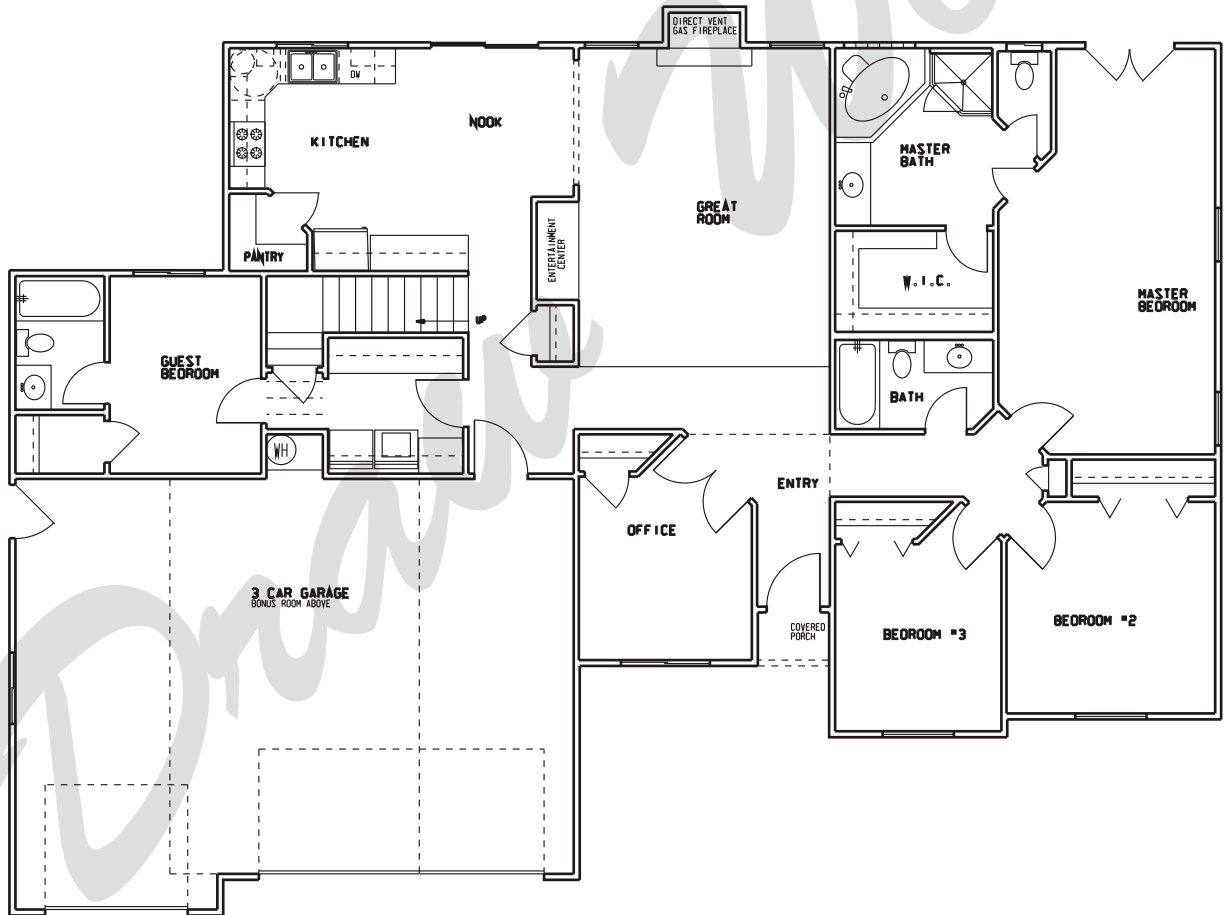

## Plan: Marianne

Square Feet: 1,950 Main 327 Bonus Room

Overall Dimensions: 68'-0" X 49'

This plan is copyrighted by Draw Works and is protected under the copyright laws of the United States and may not be copied in any form. Draw Works will pursue prosecution of any violations.