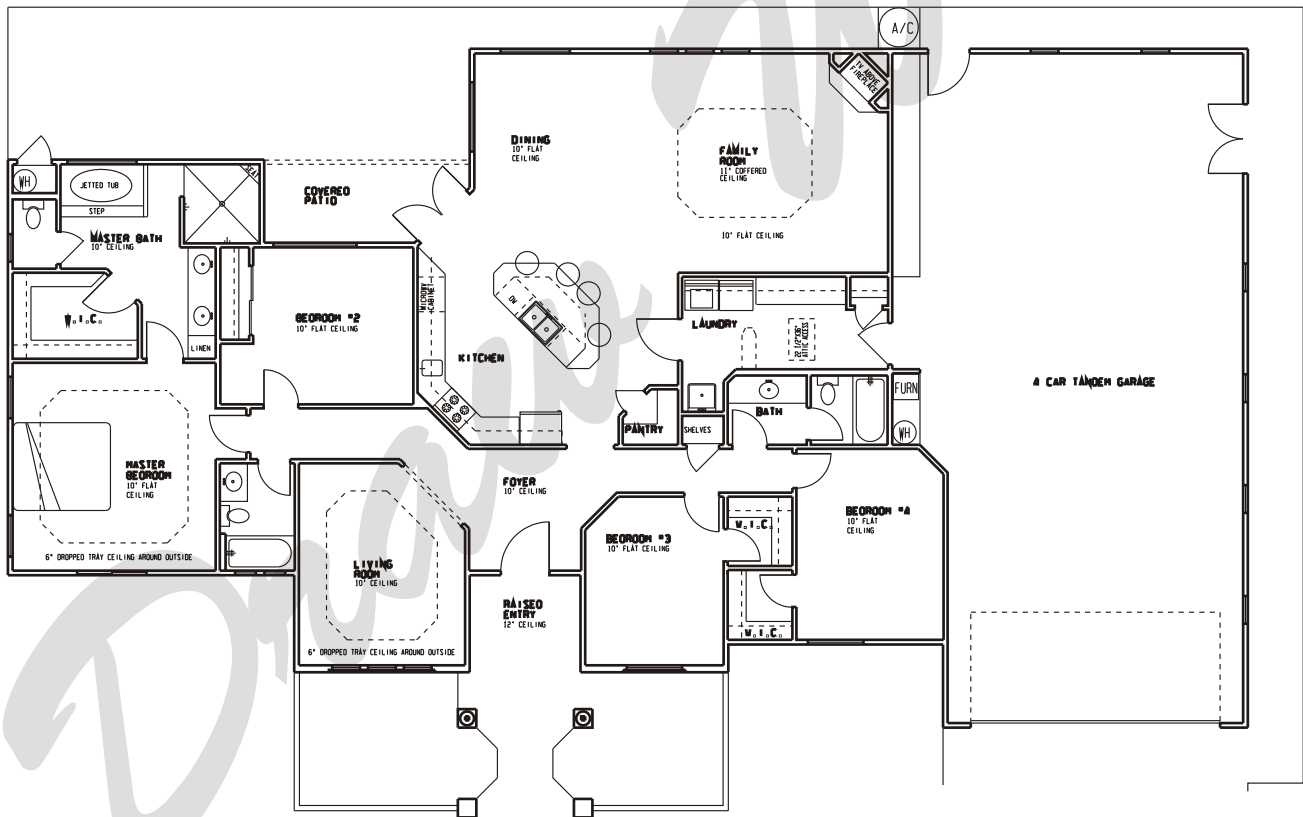

Draw Works

P.O. Box 3294 St. George, Utah 84771 (435)634-1450

Email: kthomas@infowest.com

Plan: Nadine

Square Feet: 2,356

Overall Dimensions: 89'-6" X 49'-0"

This plan is copyrighted by Draw Works and is protected under the copyright laws of the United States and may not be copied in any form. Draw Works will pursue prosecution of any violations.