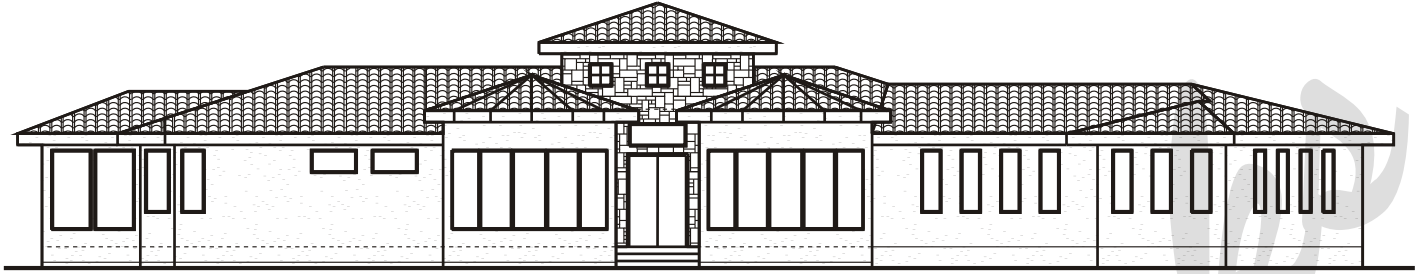

# Draw Works

P.O. Box 3294 St. George, Utah 84771 (435)634-1450

Email: kthomas@infowest.com

Basement Floor  
Plan Not Shown

## Plan: Naida

Square Feet: 3,829 Main Floor 3,829 Basement  
Overall Dimensions: 116'-0" X 94'-0"

This plan is copyrighted by Draw Works and is protected under the copyright laws of the United States and may not be copied in any form. Draw Works will pursue prosecution of any violations.