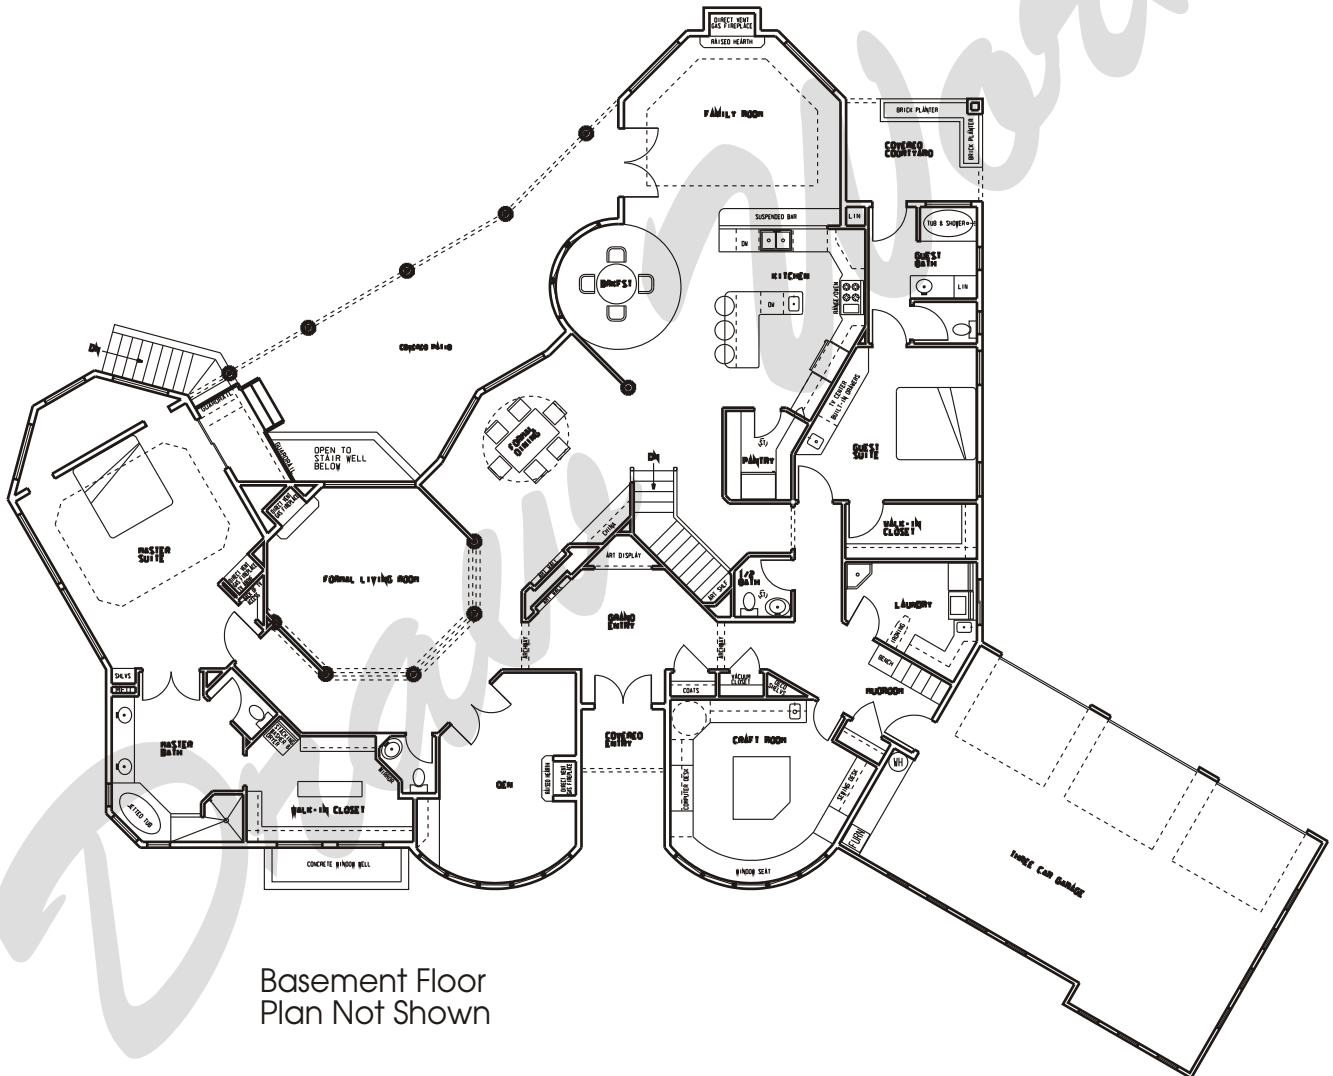

Draw Works

P.O. Box 3294 St. George, Utah 84771 (435)634-1450

Email: kthomas@infowest.com

Basement Floor
Plan Not Shown

Plan: Naida

Square Feet: 3,829 Main Floor 3,829 Basement
Overall Dimensions: 116'-0" X 94'-0"

This plan is copyrighted by Draw Works and is protected under the copyright laws of the United States and may not be copied in any form. Draw Works will pursue prosecution of any violations.