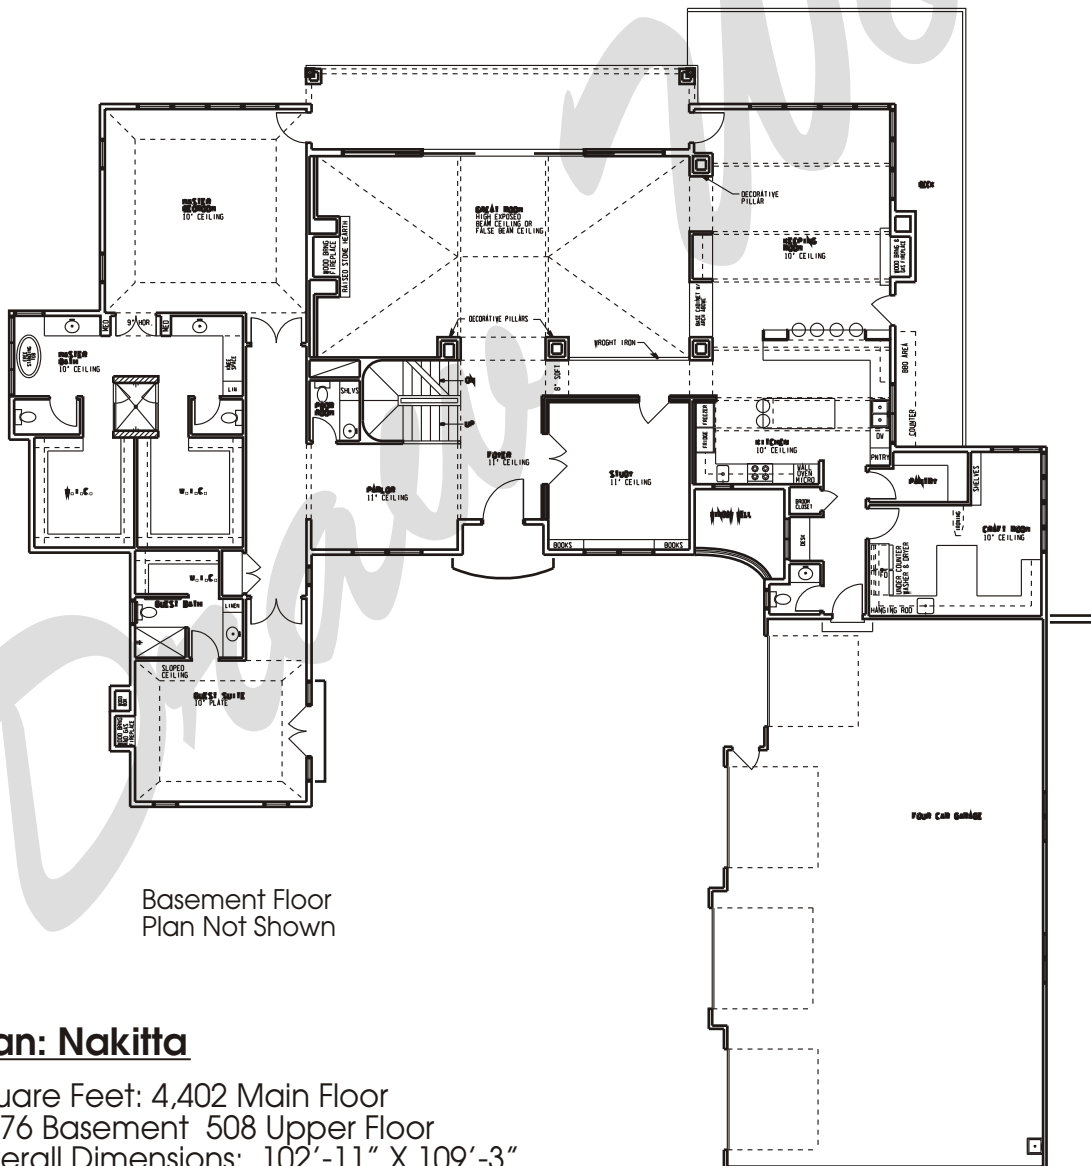

# Draw Works

P.O. Box 3294 St. George, Utah 84771 (435)634-1450

Email: kthomas@infowest.com

Basement Floor  
Plan Not Shown

## Plan: Nakitta

Square Feet: 4,402 Main Floor  
2,776 Basement 508 Upper Floor  
Overall Dimensions: 102'-11" X 109'-3"

This plan is copyrighted by Draw Works and is protected under the copyright laws of the United States and may not be copied in any form. Draw Works will pursue prosecution of any violations.