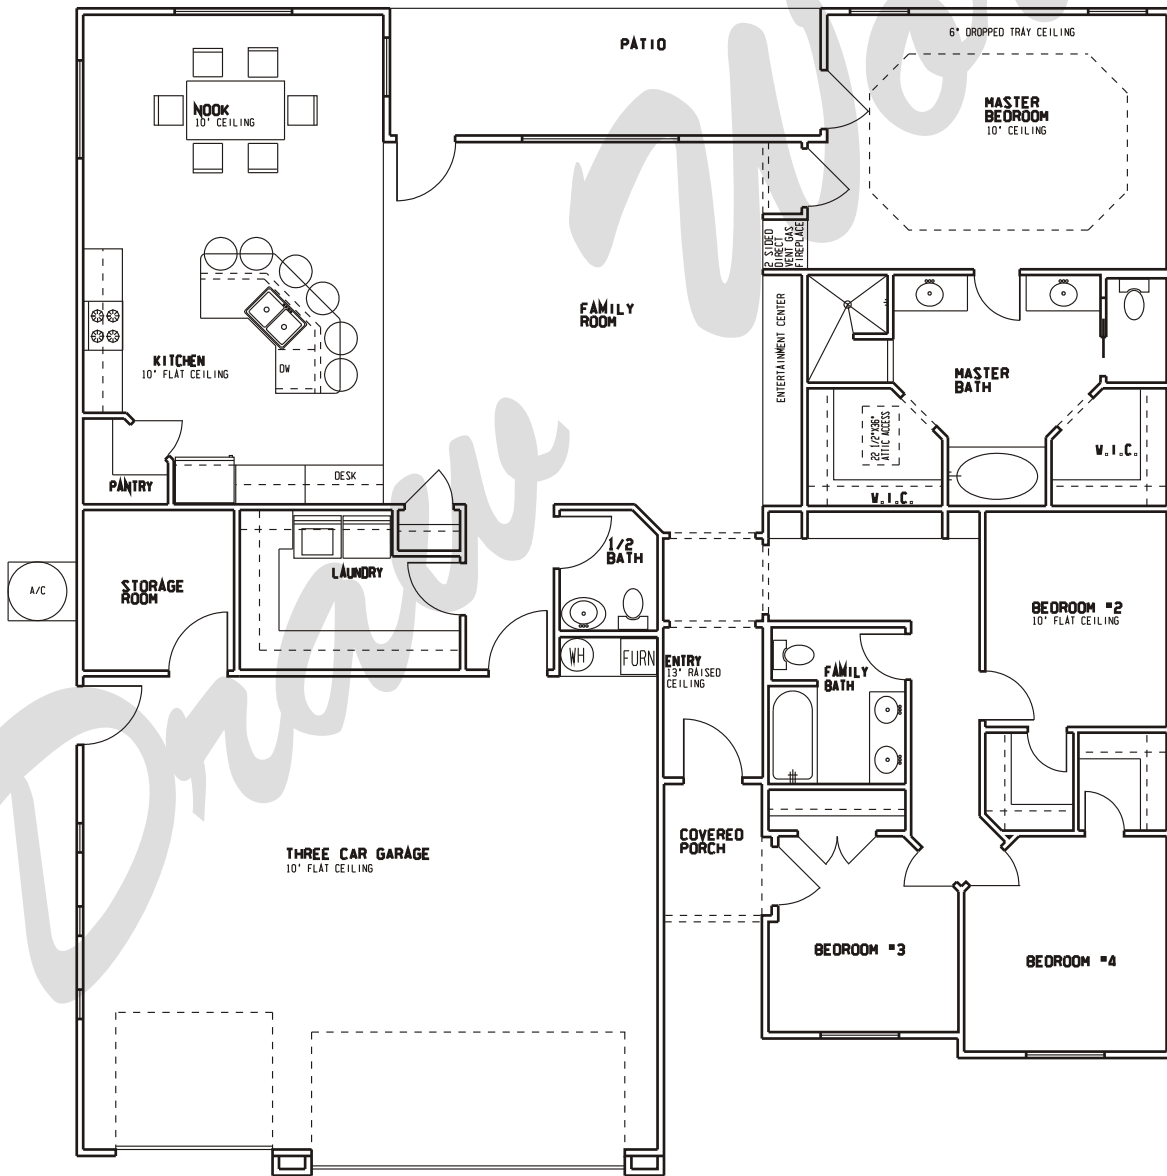

## Plan: Nancy

Square Feet: 2,118

Overall Dimensions: 56'-0" X 59'-8"

This plan is copyrighted by Draw Works and is protected under the copyright laws of the United States and may not be copied in any form. Draw Works will pursue prosecution of any violations.