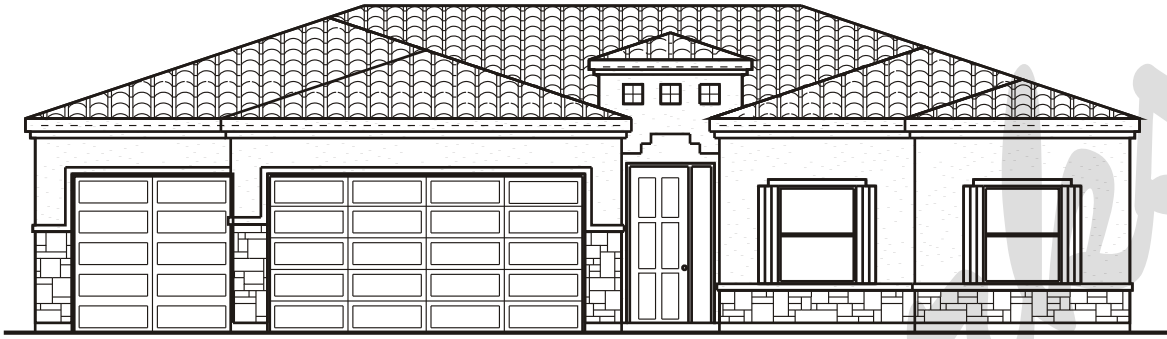

# Draw Works

P.O. Box 3294 St. George, Utah 84771 (435)634-1450

www.thebesthomeplans.com

## Plan: Nancy

Square Feet: 2,118

Overall Dimensions: 56'-0" X 59'-8"

This plan is copyrighted by Draw Works and is protected under the copyright laws of the United States and may not be copied in any form. Draw Works will pursue prosecution of any violations.