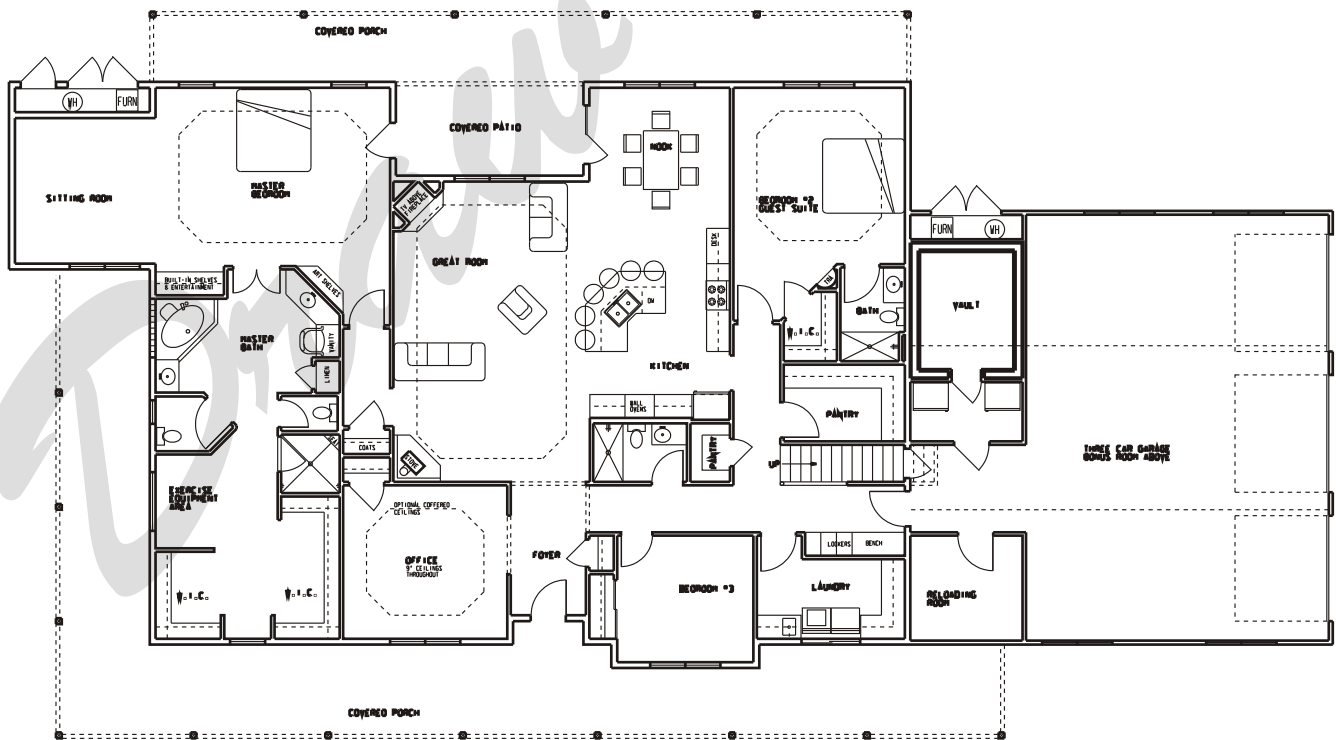

# Draw Works

P.O. Box 3294 St. George, Utah 84771 (435)634-1450

www.thebesthomeplans.com

Main Floor

## Plan: Nanette

Square Feet: 3,452 Main 2,014 Bonus  
Overall Dimensions: 113'-0" X 62'-0"

This plan is copyrighted by Draw Works and is protected under the copyright laws of the United States and may not be copied in any form. Draw Works will pursue prosecution of any violations.