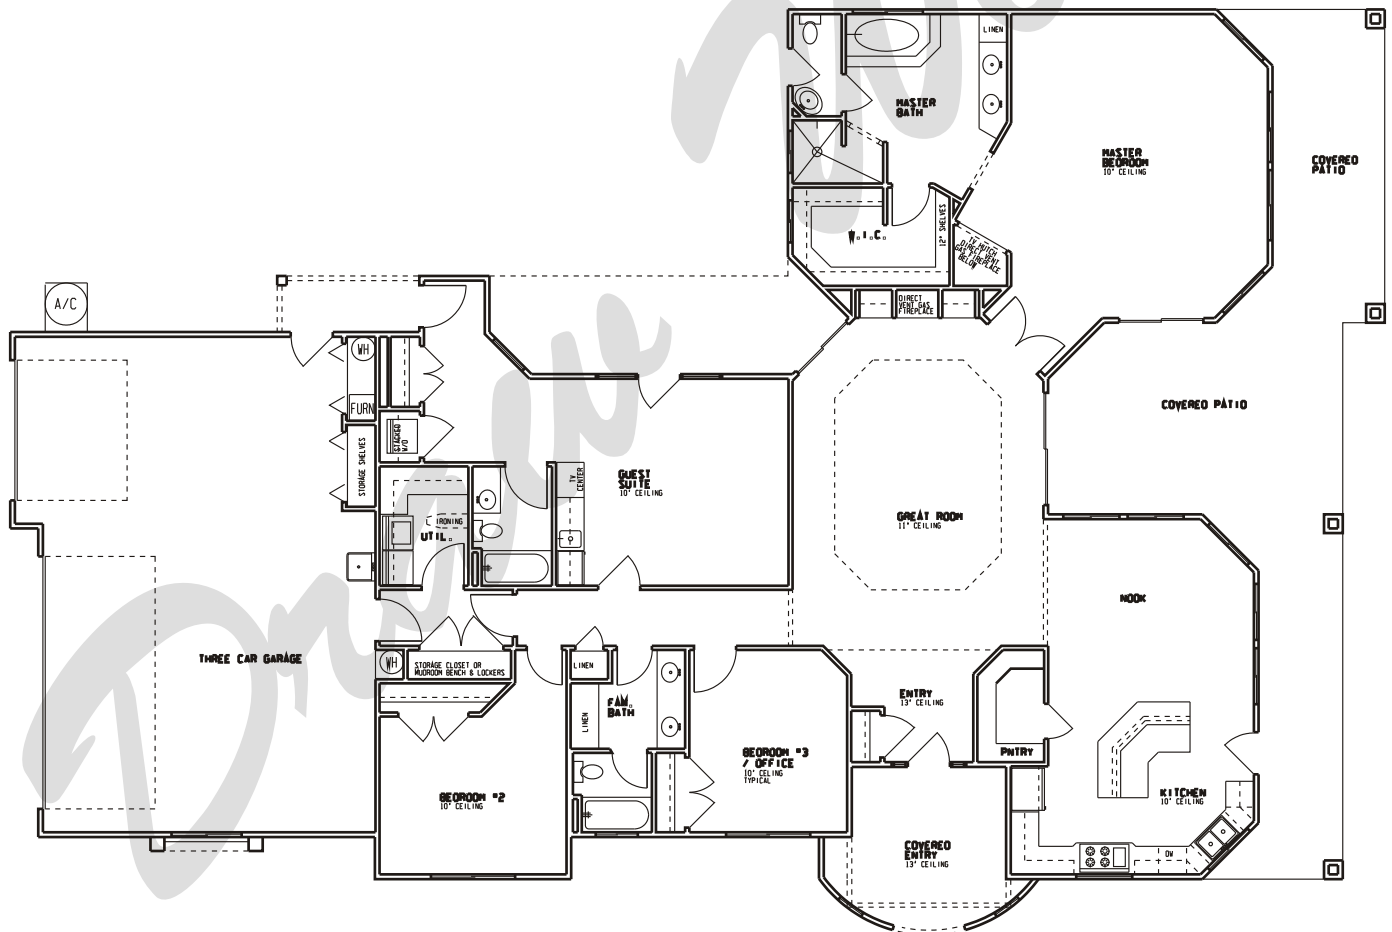

## Plan: Naomi

Square Feet: 2,815

Overall Dimensions: 98'-0" X 66'-0"

This plan is copyrighted by Draw Works and is protected under the copyright laws of the United States and may not be copied in any form. Draw Works will pursue prosecution of any violations.