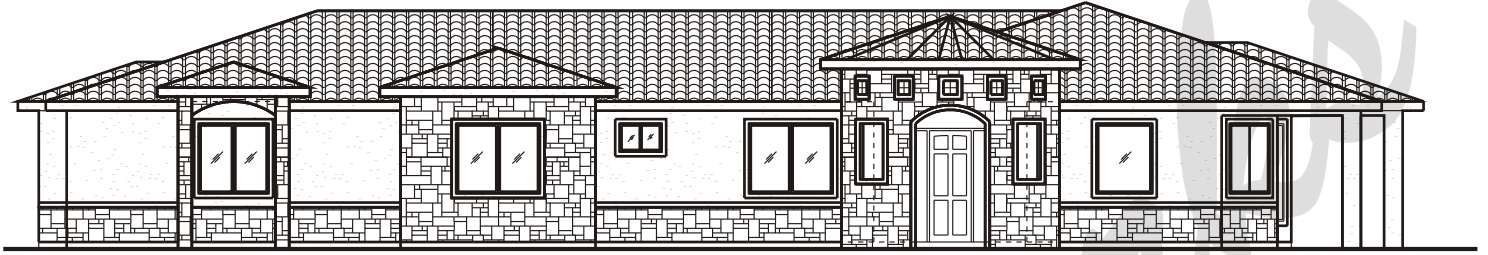

# Draw Works

P.O. Box 3294 St. George, Utah 84771 (435)634-1450

www.thebesthomeplans.com

## Plan: Naomi

Square Feet: 2,815

Overall Dimensions: 98'-0" X 66'-0"

This plan is copyrighted by Draw Works and is protected under the copyright laws of the United States and may not be copied in any form. Draw Works will pursue prosecution of any violations.