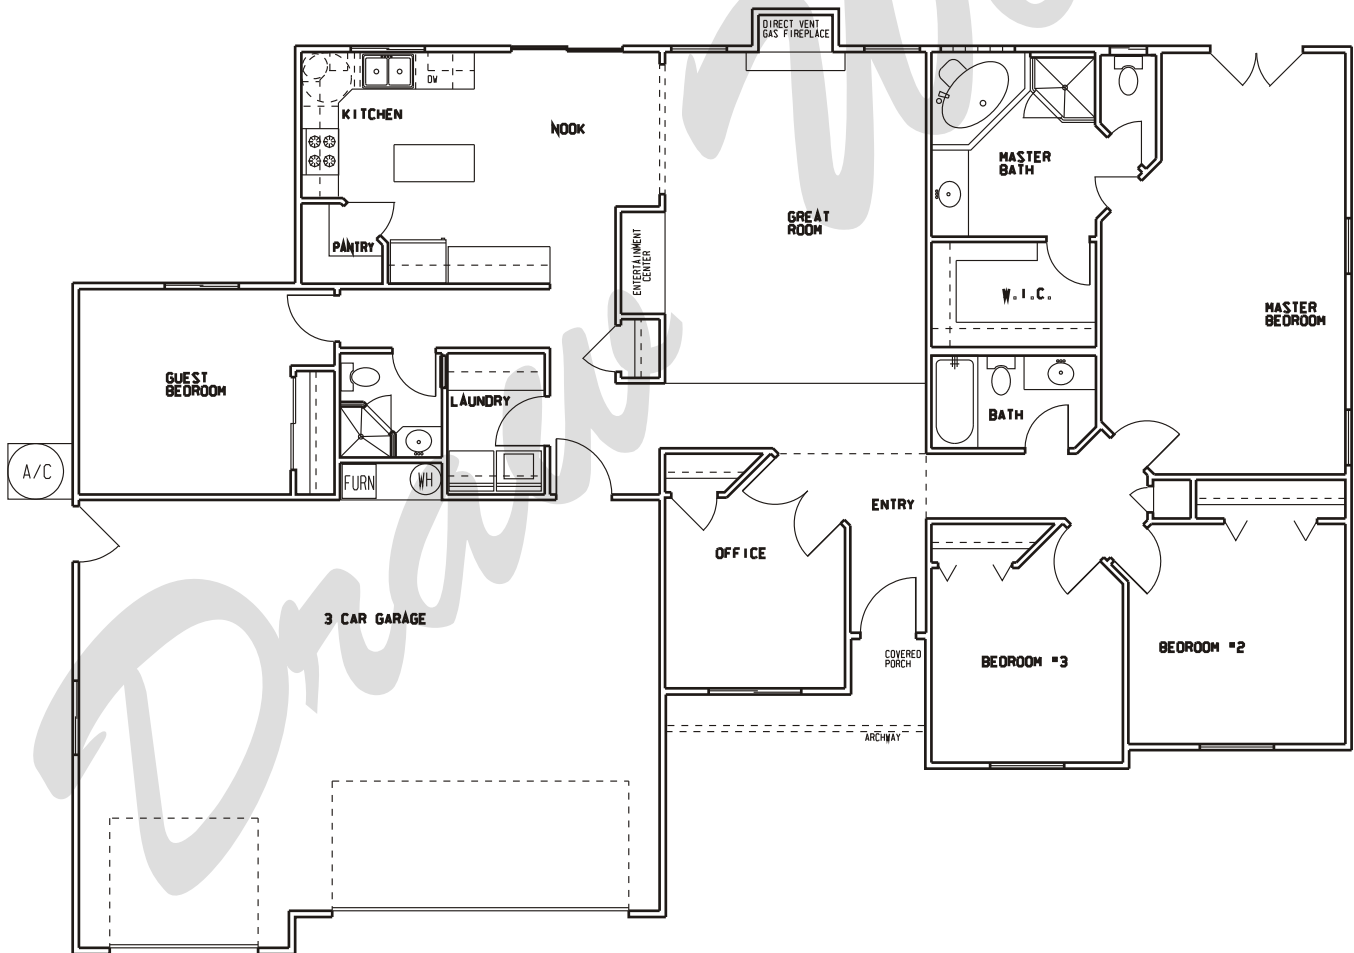

Draw Works

P.O. Box 3294 St. George, Utah 84771 (435)634-1450

www.thebesthomeplans.com

Plan: Natasha

Square Feet: 1,989

Overall Dimensions: 69'-0" X 49'-0"

This plan is copyrighted by Draw Works and is protected under the copyright laws of the United States and may not be copied in any form. Draw Works will pursue prosecution of any violations.