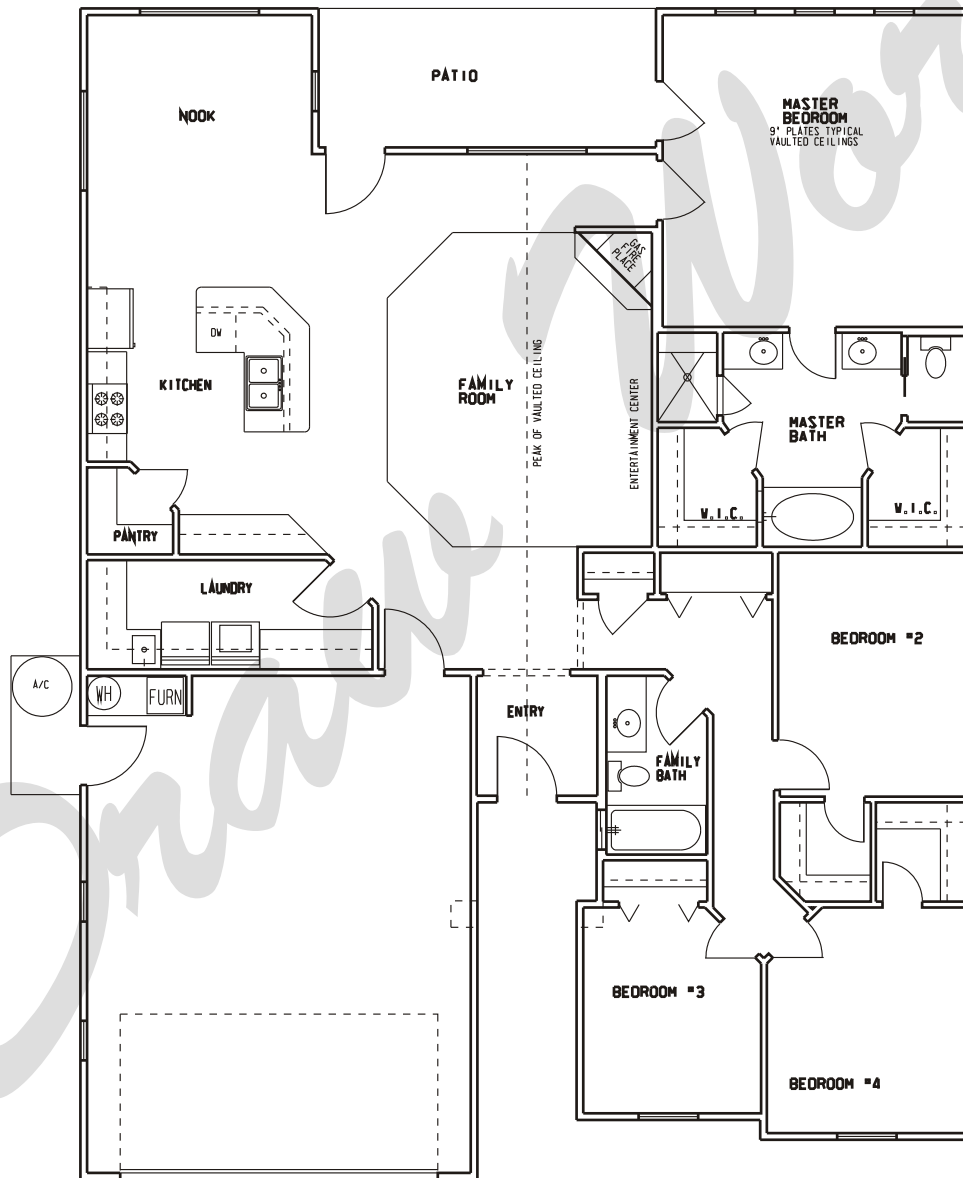

Draw Works

P.O. Box 3294 St. George, Utah 84771 (435)634-1450

Email: kthomas@infowest.com

Plan: Noelle

Square Feet: 1,881

Overall Dimensions: 45'-0" X 59'-0"

This plan is copyrighted by Draw Works and is protected under the copyright laws of the United States and may not be copied in any form. Draw Works will pursue prosecution of any violations.