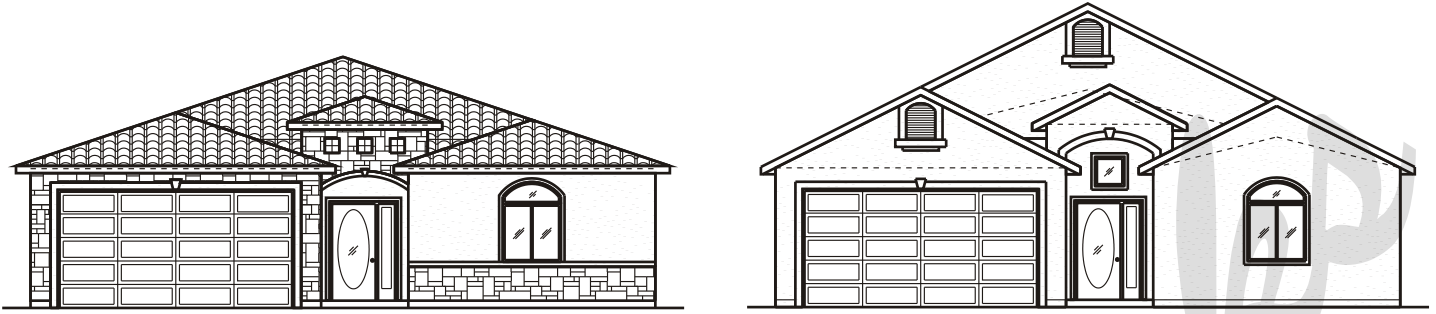

Draw Works

P.O. Box 3294 St. George, Utah 84771 (435)634-1450

Email: kthomas@infowest.com

Plan: Nora

Square Feet: 1,663

Overall Dimensions: 43'-0" X 57'-0"

This plan is copyrighted by Draw Works and is protected under the copyright laws of the United States and may not be copied in any form. Draw Works will pursue prosecution of any violations.