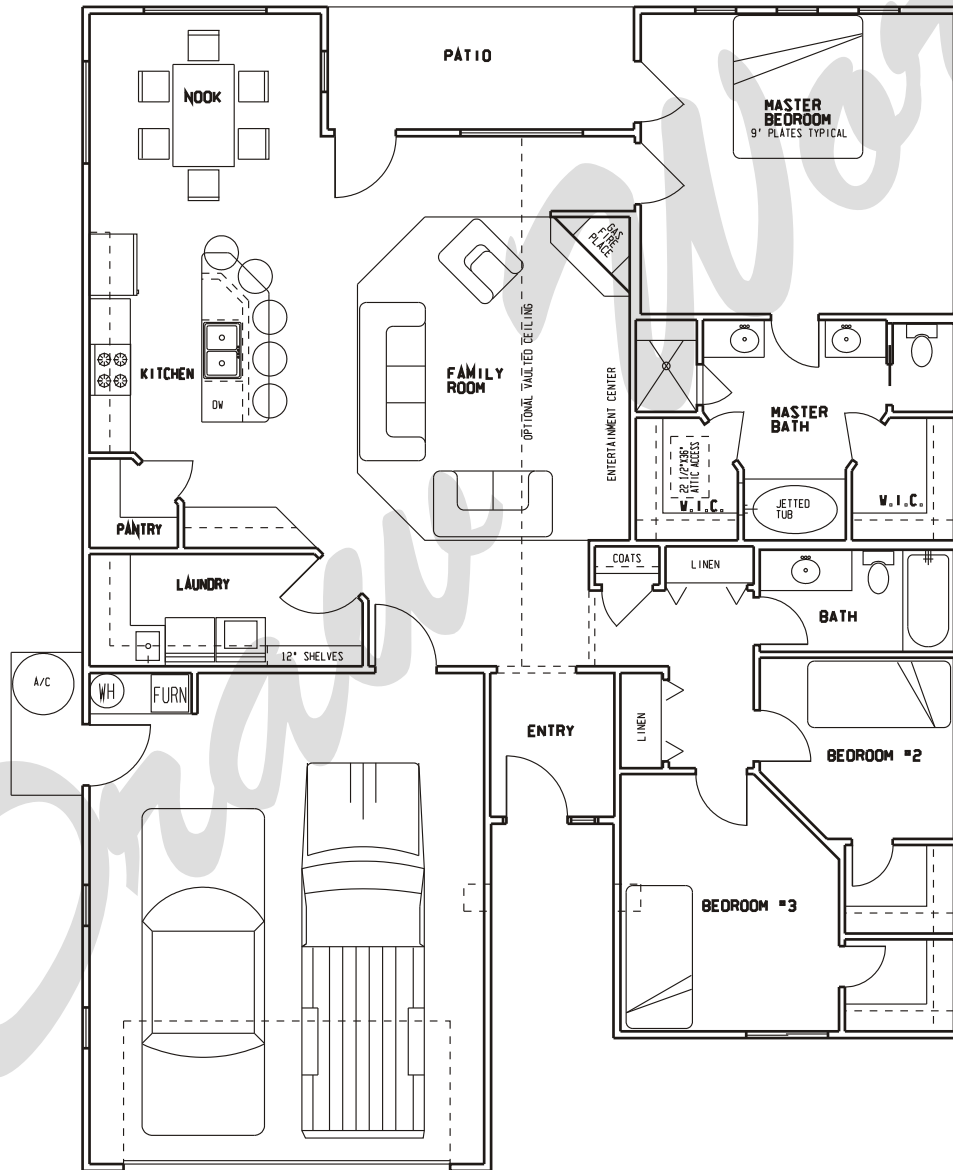

Draw Works

P.O. Box 3294 St. George, Utah 84771 (435)634-1450

Email: kthomas@infowest.com

Plan: Nora

Square Feet: 1,663

Overall Dimensions: 43'-0" X 57'-0"

This plan is copyrighted by Draw Works and is protected under the copyright laws of the United States and may not be copied in any form. Draw Works will pursue prosecution of any violations.