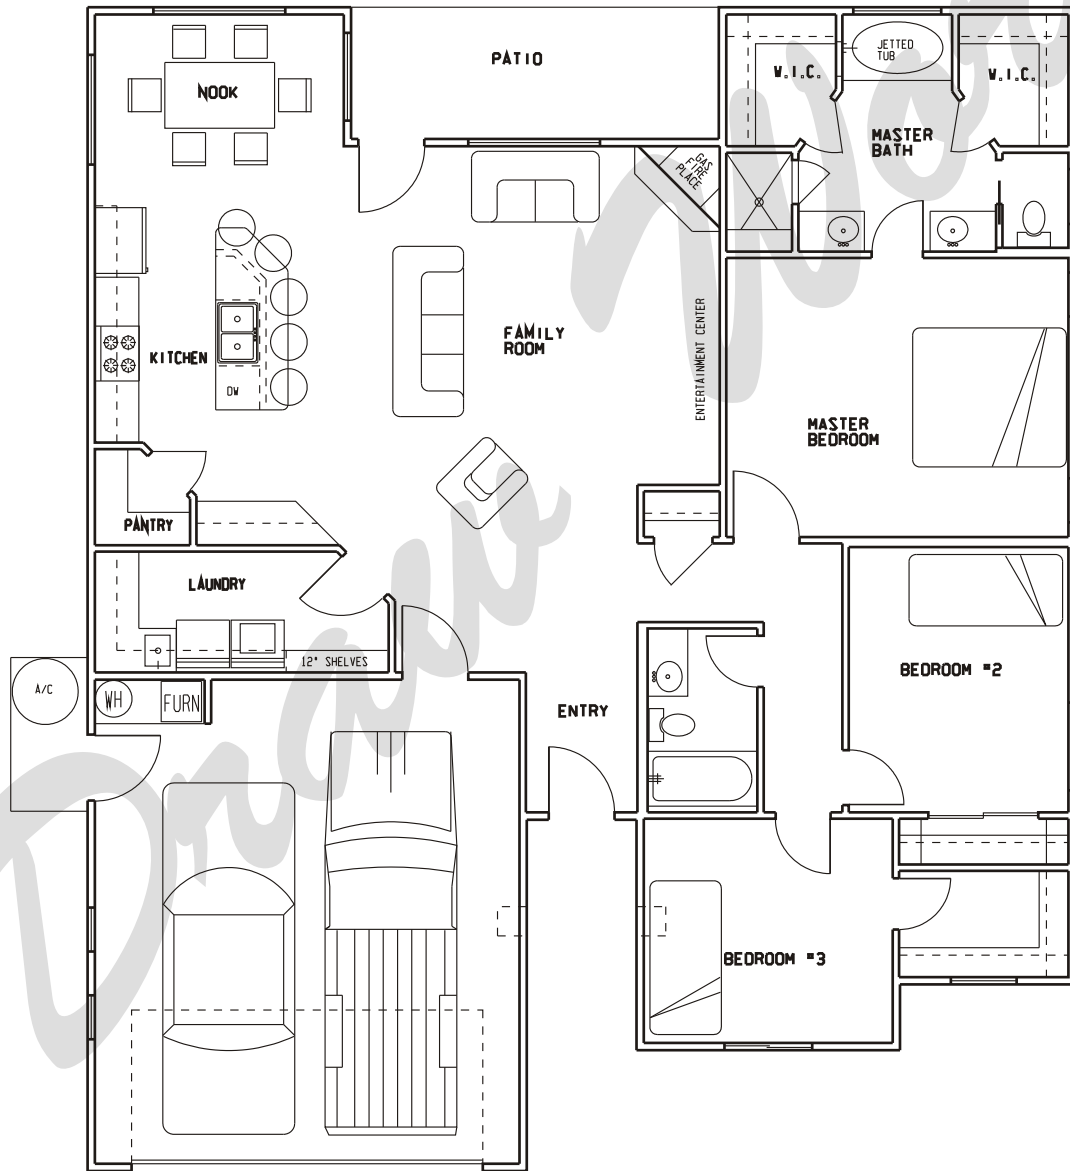

Draw Works

970 N 120 E Hurricane, UT 84737 (435)634-1450

Email: kthomas@infowest.com

Plan: Nora 3

Square Feet: 1,625 Living Area

Overall Dimensions: 45'-0" X 53'-0"

This plan is copyrighted by Draw Works and is protected under the copyright laws of the United States and may not be copied in any form. Draw Works will pursue prosecution of any violations.