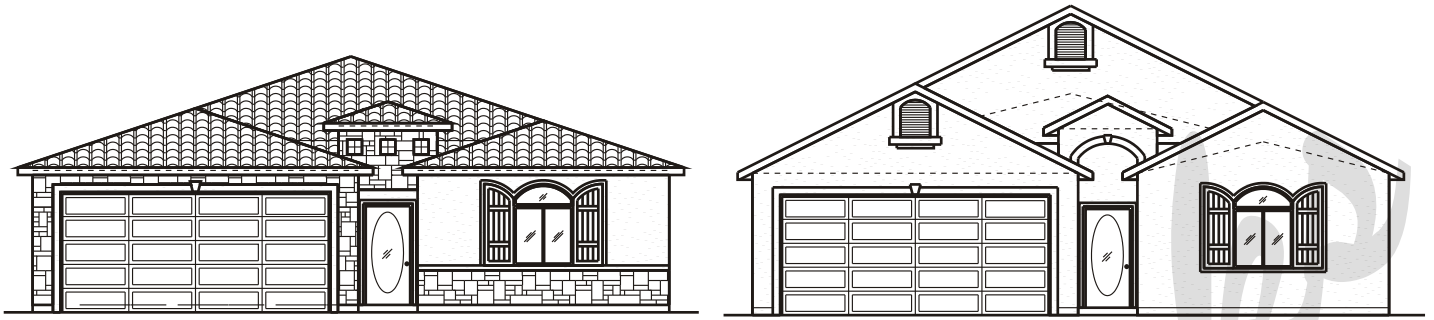

Draw Works

P.O. Box 3294 St. George, Utah 84771 (435)634-1450

Email: kthomas@infowest.com

Plan: Noreen

Square Feet: 1,503

Overall Dimensions: 43'-0" X 50'-0"

This plan is copyrighted by Draw Works and is protected under the copyright laws of the United States and may not be copied in any form. Draw Works will pursue prosecution of any violations.