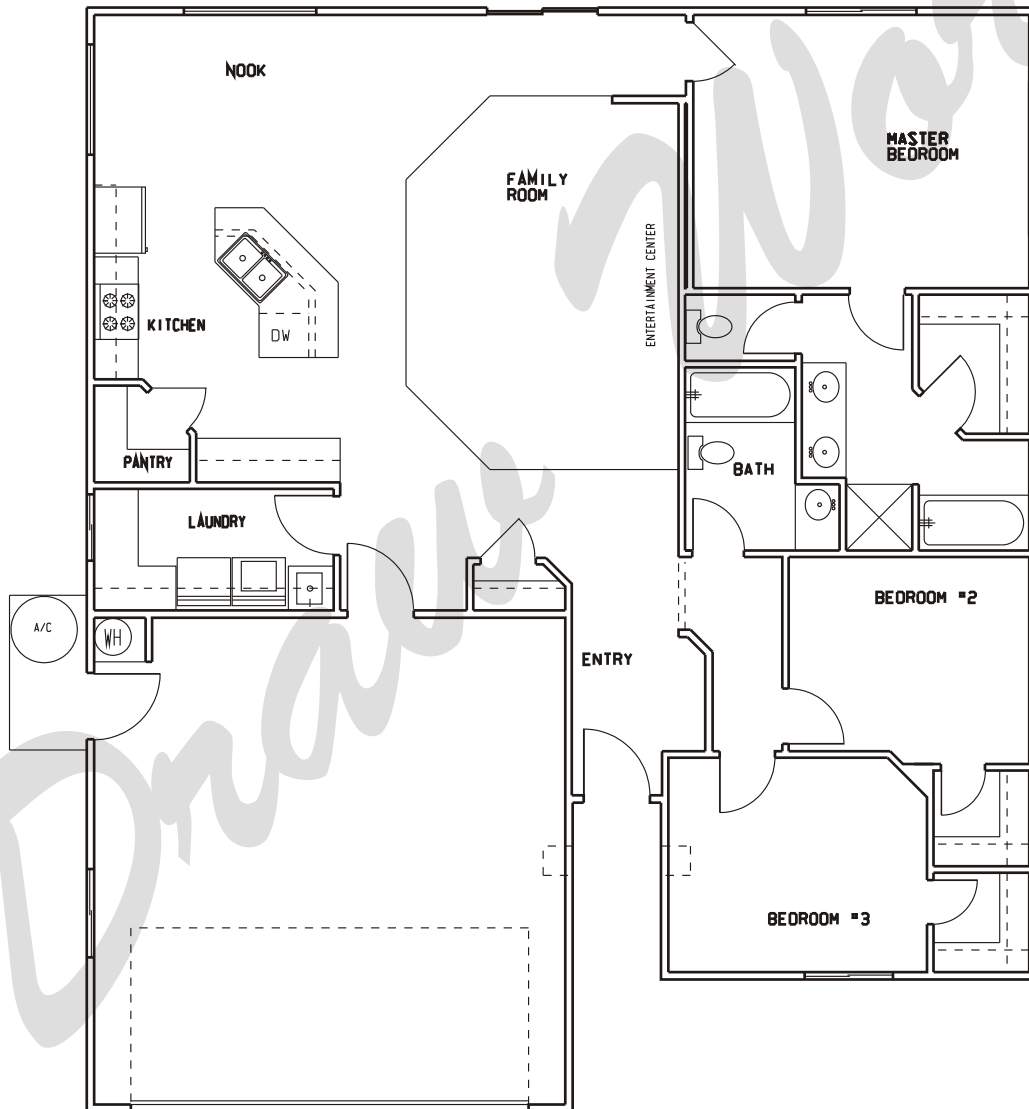

Draw Works

P.O. Box 3294 St. George, Utah 84771 (435)634-1450

Email: kthomas@infowest.com

Plan: Noreen

Square Feet: 1,503

Overall Dimensions: 43'-0" X 50'-0"

This plan is copyrighted by Draw Works and is protected under the copyright laws of the United States and may not be copied in any form. Draw Works will pursue prosecution of any violations.