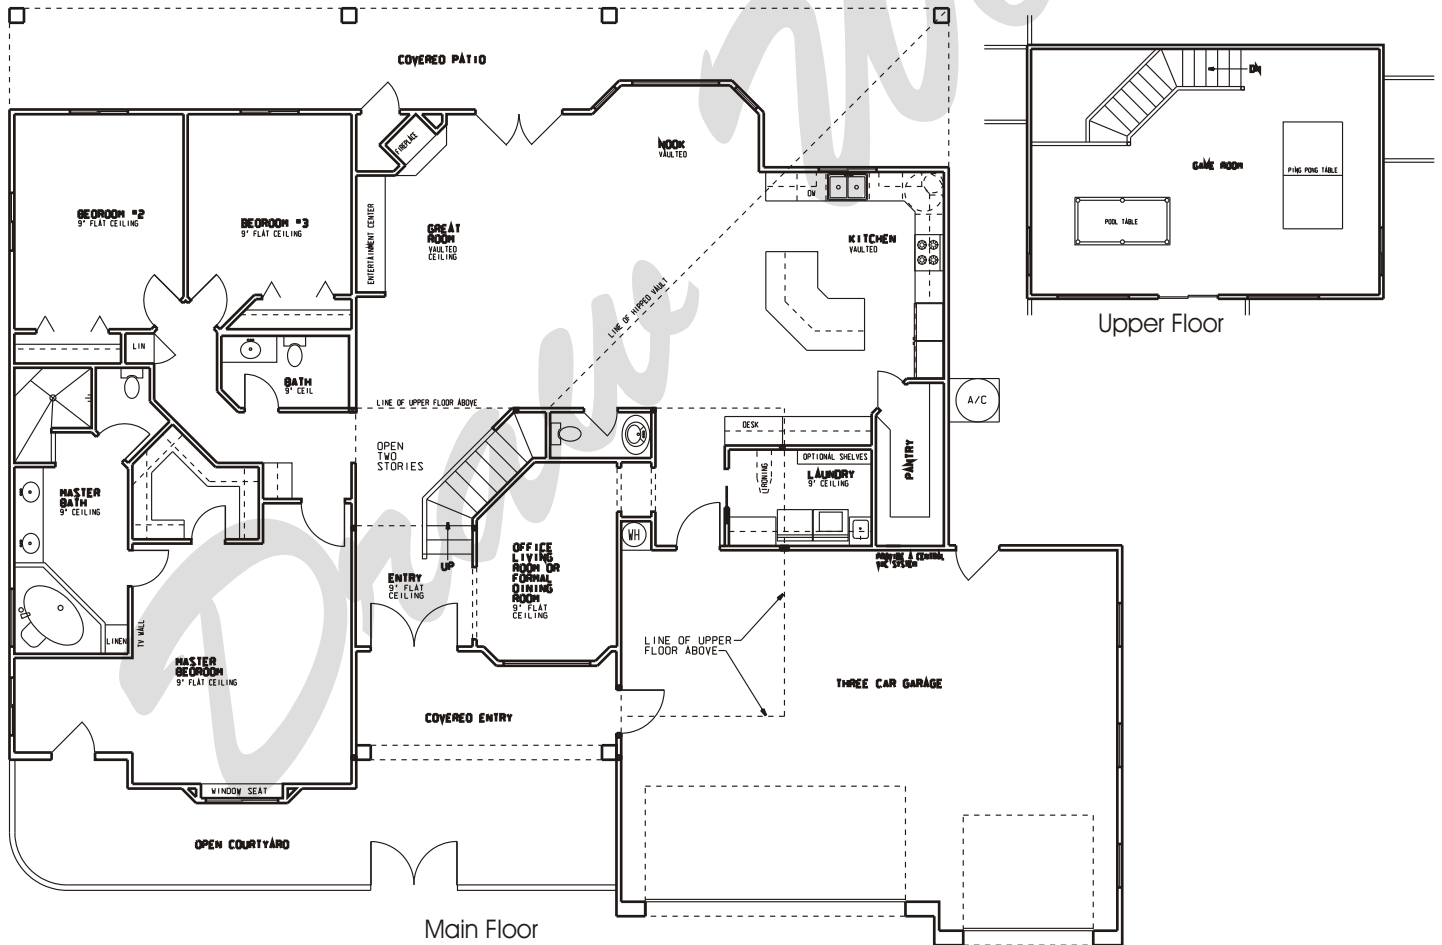

Draw Works

P.O. Box 3294 St. George, Utah 84771 (435)634-1450

<http://www.TheBestHomePlans.com>

Plan: Oakley

Square Feet: 2,472 Main 647 Upper
Overall Dimensions: 77'-0" X 64'-10"

This plan is copyrighted by Draw Works and is protected under the copyright laws of the United States and may not be copied in any form. Draw Works will pursue prosecution of any violations.