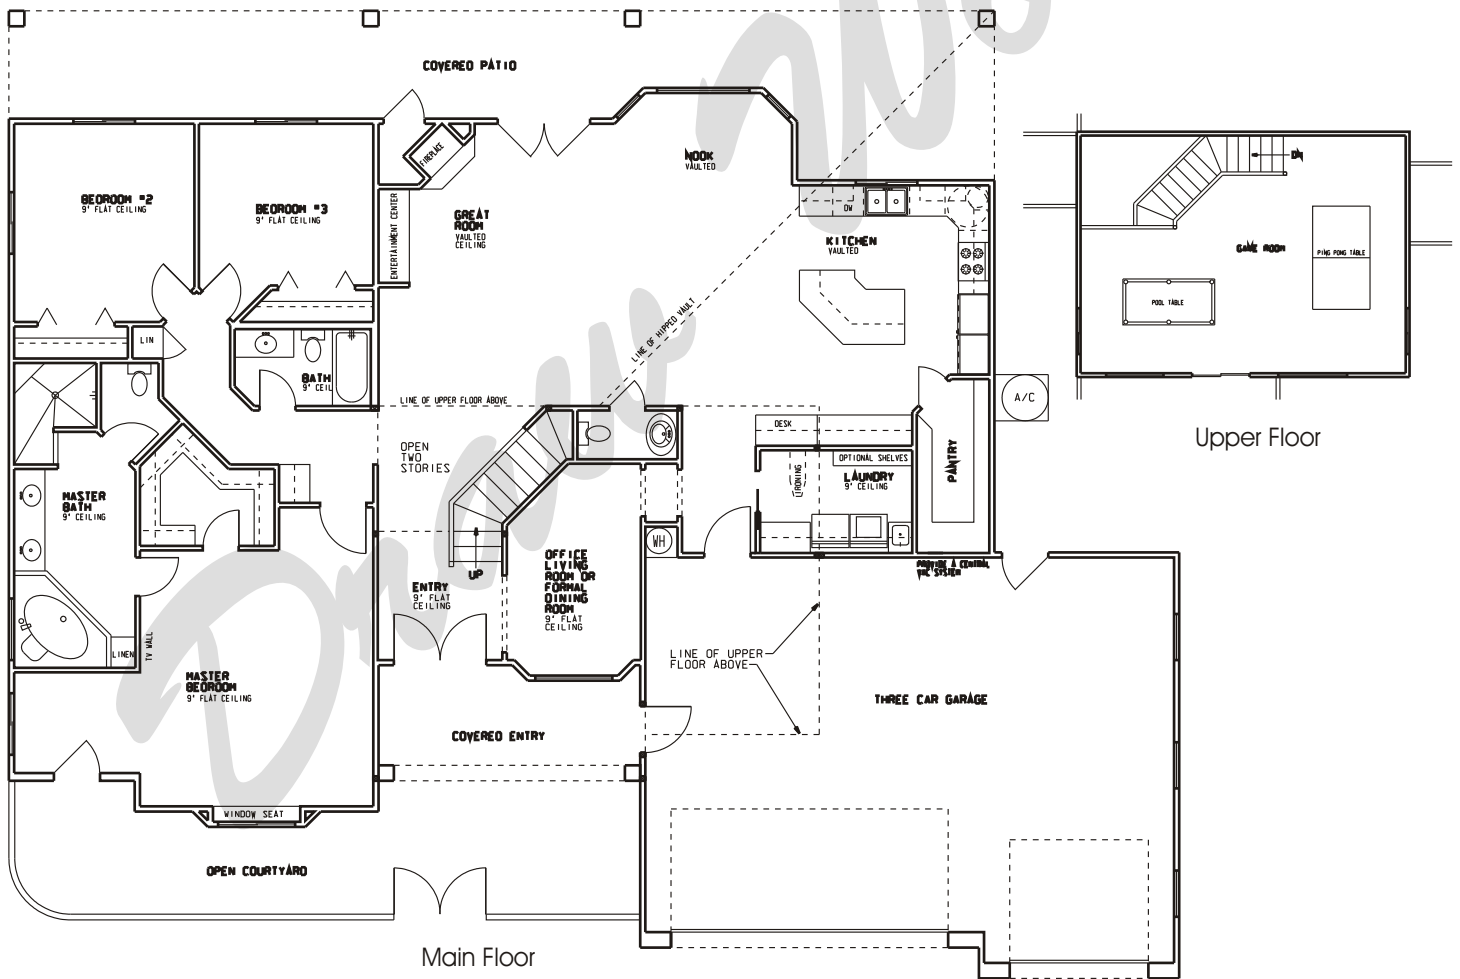

Draw Works

P.O. Box 3294 St. George, Utah 84771 (435)634-1450

<http://www.TheBestHomePlans.com>

Plan: Oceana

Square Feet: 2,308 Main 618 Upper
Overall Dimensions: 76'-0" X 62'-10"

This plan is copyrighted by Draw Works and is protected under the copyright laws of the United States and may not be copied in any form. Draw Works will pursue prosecution of any violations.