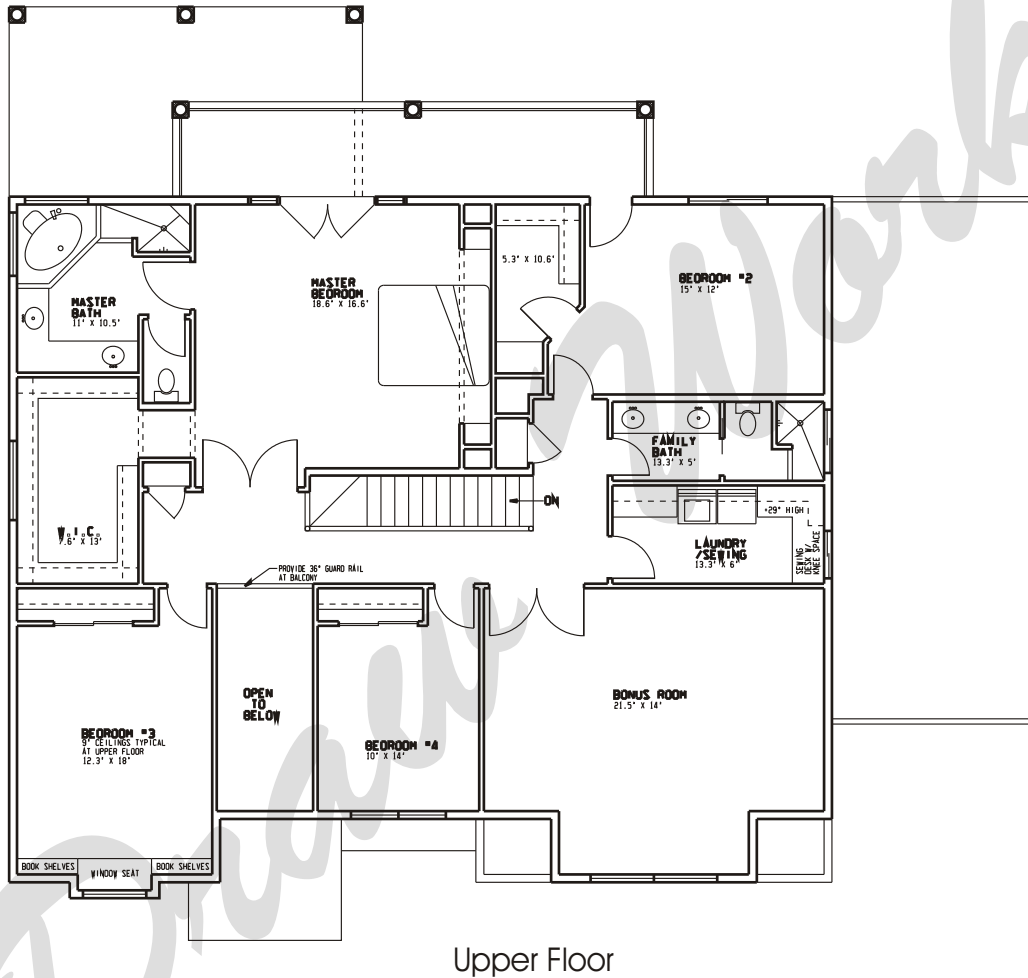

Draw Works

P.O. Box 3294 St. George, Utah 84771 (435)634-1450

<http://www.TheBestHomePlans.com>

Upper Floor

Plan: Octavia

Square Feet: 1,954 Main 2,151 Upper
Overall Dimensions: 65'-0" X 55'-6"

This plan is copyrighted by Draw Works and is protected under the copyright laws of the United States and may not be copied in any form. Draw Works will pursue prosecution of any violations.