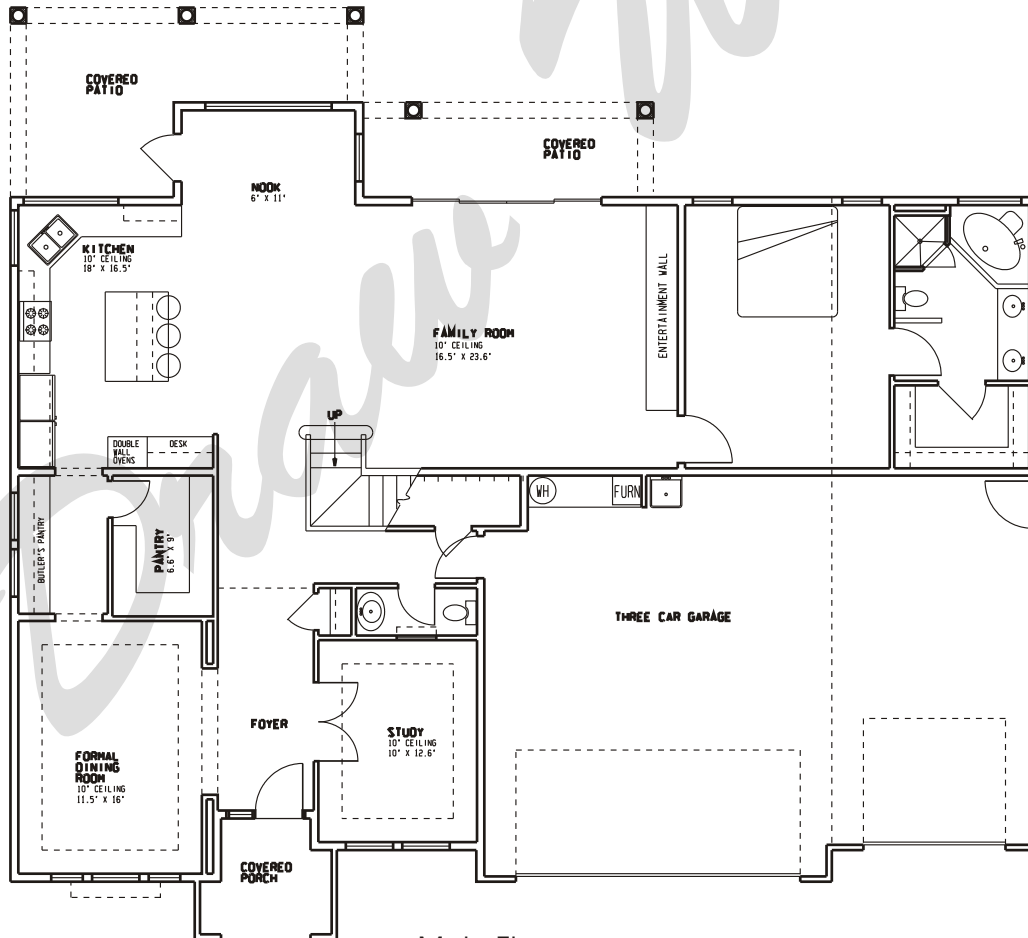

# Draw Works

P.O. Box 3294 St. George, Utah 84771 (435)634-1450

<http://www.TheBestHomePlans.com>

Main Floor

## Plan: Octavia

Square Feet: 1,954 Main 2,151 Upper  
Overall Dimensions: 65'-0" X 55'-6"

This plan is copyrighted by Draw Works and is protected under the copyright laws of the United States and may not be copied in any form. Draw Works will pursue prosecution of any violations.