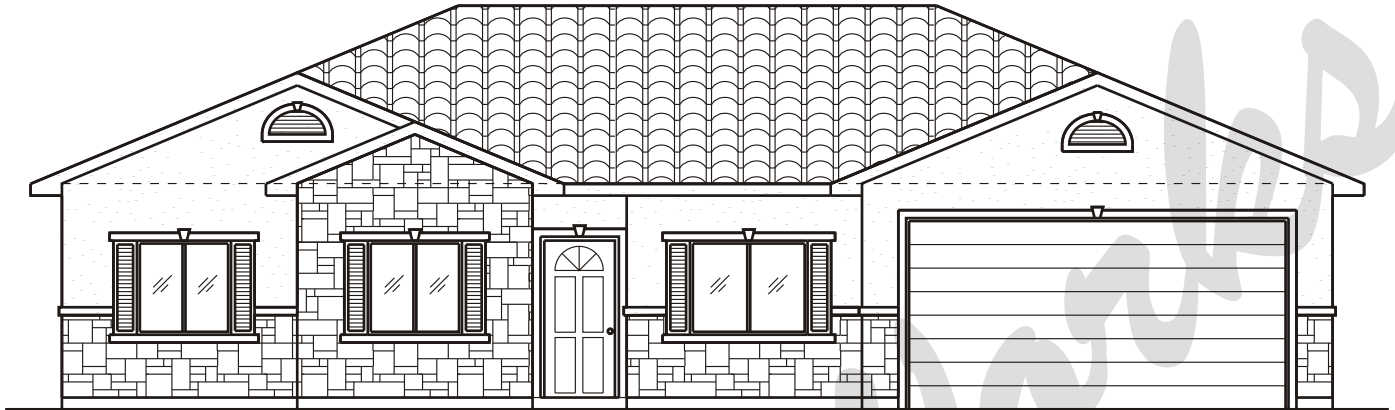

# Draw Works

P.O. Box 3294 St. George, Utah 84771 (435)634-1450

<http://www.TheBestHomePlans.com>

## Plan: Oddessa

Square Feet: 1,755 Main

Overall Dimensions: 56'-0" X 47'-0"

This plan is copyrighted by Draw Works and is protected under the copyright laws of the United States and may not be copied in any form. Draw Works will pursue prosecution of any violations.