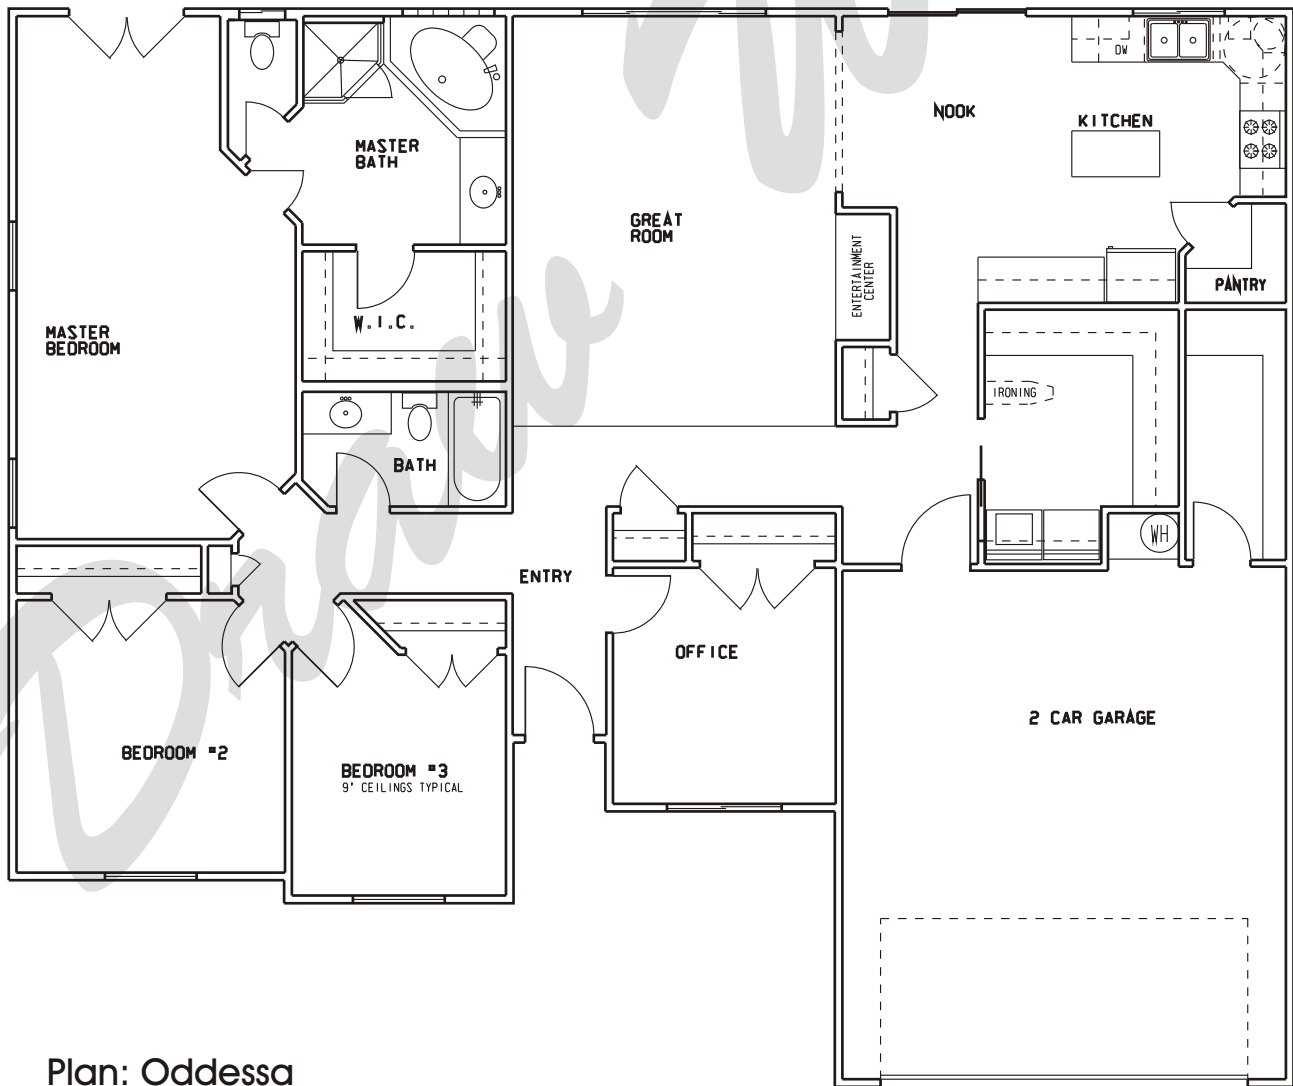

## Plan: Oddessa

Square Feet: 1,755 Main

Overall Dimensions: 56'-0" X 47'-0"

This plan is copyrighted by Draw Works and is protected under the copyright laws of the United States and may not be copied in any form. Draw Works will pursue prosecution of any violations.