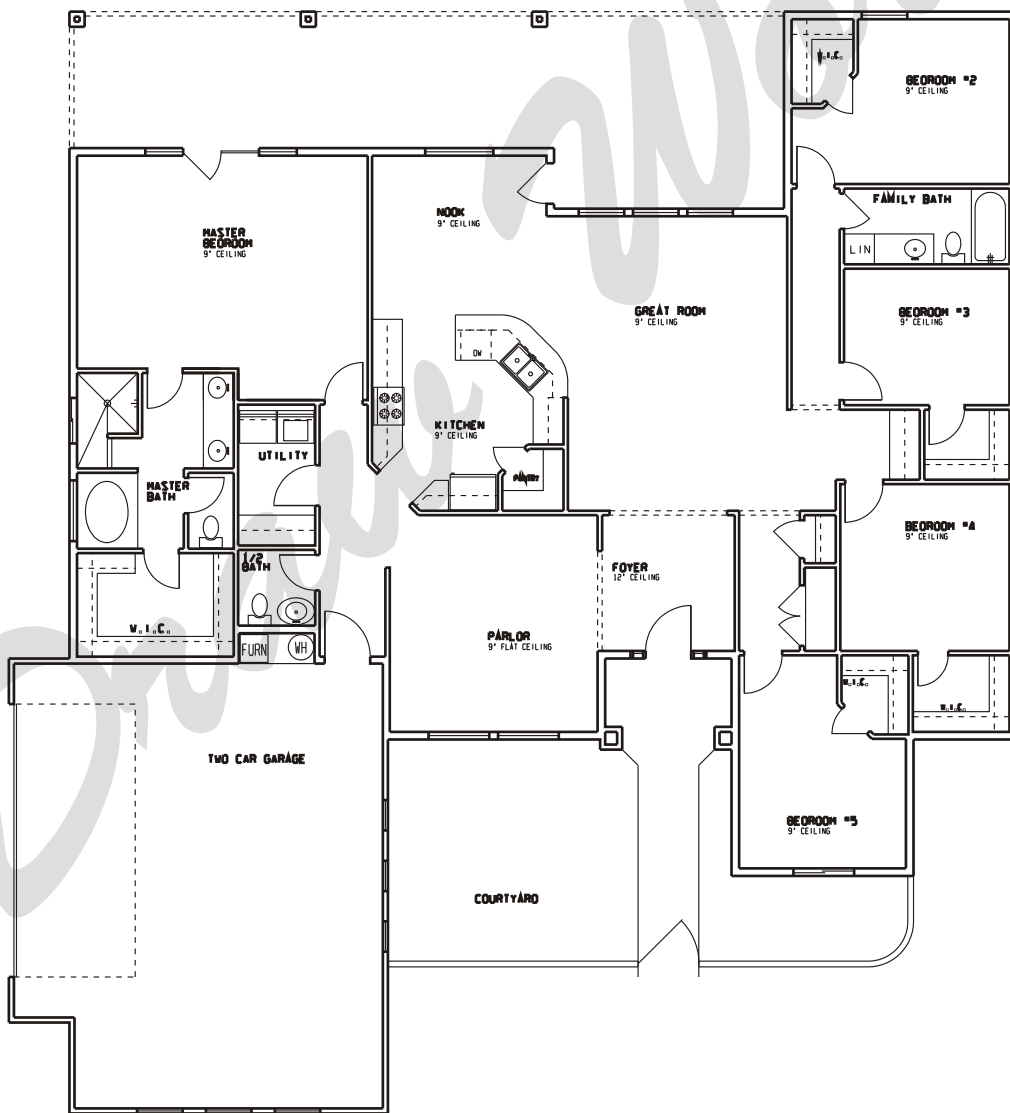

Draw Works

P.O. Box 3294 St. George, Utah 84771 (435)634-1450

<http://www.TheBestHomePlans.com>

Plan: Olena

Square Feet: 2,474

Overall Dimensions: 66'-6" X 72'-8"

This plan is copyrighted by Draw Works and is protected under the copyright laws of the United States and may not be copied in any form. Draw Works will pursue prosecution of any violations.