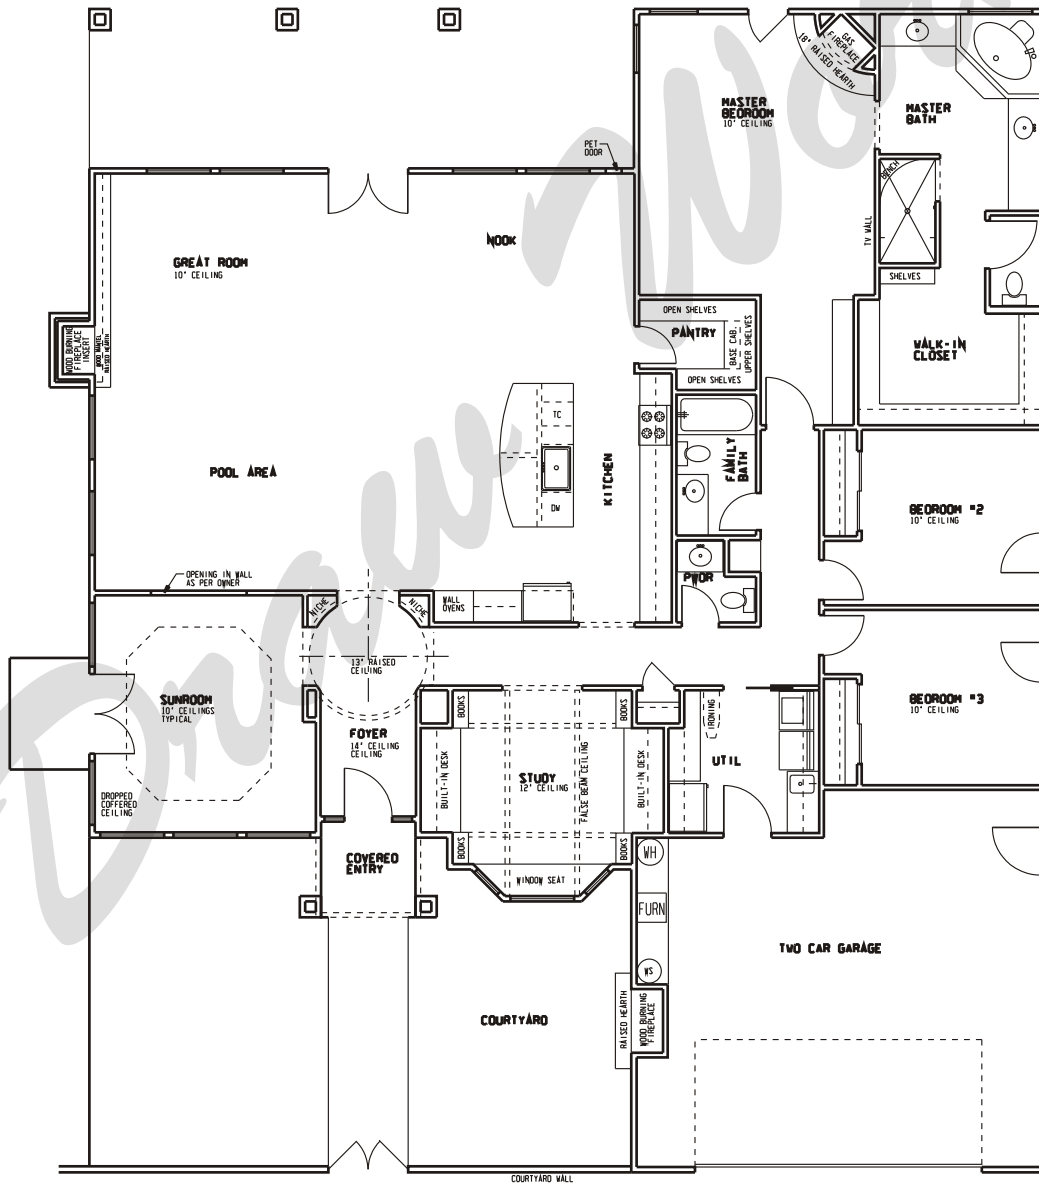

Draw Works

P.O. Box 3294 St. George, Utah 84771 (435)634-1450

<http://www.TheBestHomePlans.com>

Plan: Olexa

Square Feet: 2,785

Overall Dimensions: 62'-6" X 73'-0"

This plan is copyrighted by Draw Works and is protected under the copyright laws of the United States and may not be copied in any form. Draw Works will pursue prosecution of any violations.