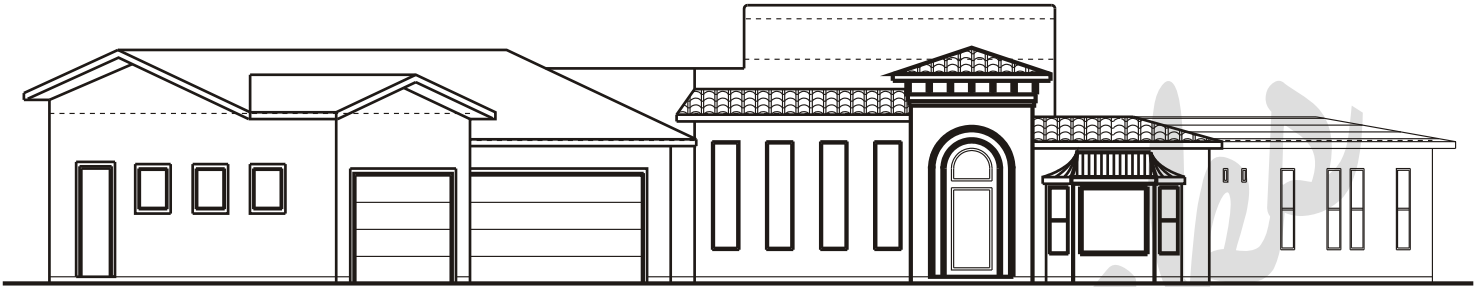

Draw Works

P.O. Box 3294 St. George, Utah 84771 (435)634-1450

<http://www.TheBestHomePlans.com>

Plan: Olga

Square Feet: 2,710

Overall Dimensions: 115'-0" X 70'-0"

This plan is copyrighted by Draw Works and is protected under the copyright laws of the United States and may not be copied in any form. Draw Works will pursue prosecution of any violations.