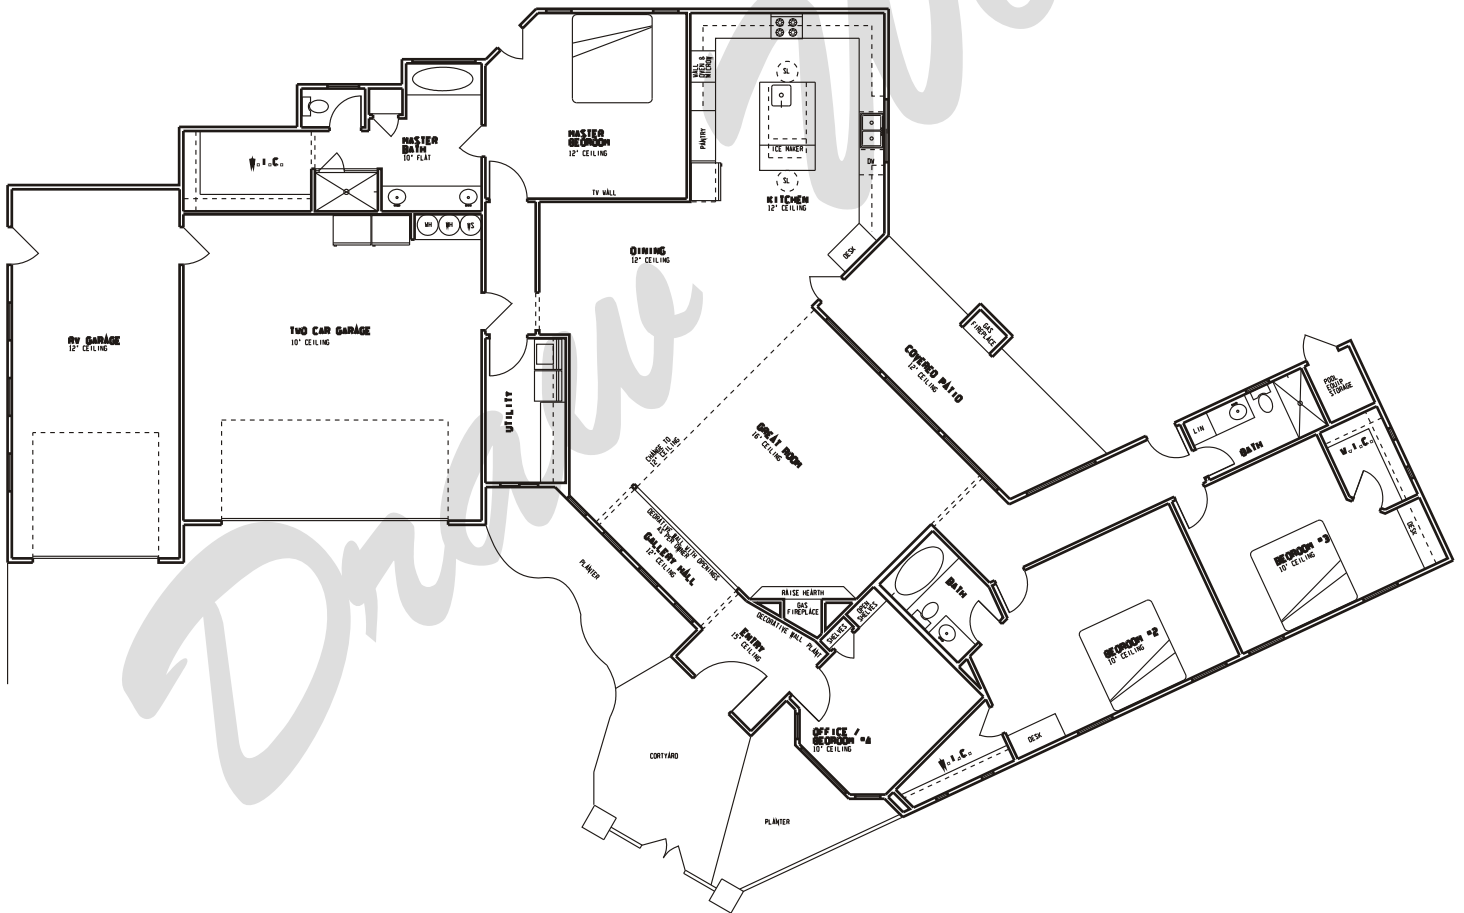

Draw Works

P.O. Box 3294 St. George, Utah 84771 (435)634-1450

<http://www.TheBestHomePlans.com>

Plan: Olga

Square Feet: 2,710

Overall Dimensions: 115'-0" X 70'-0"

This plan is copyrighted by Draw Works and is protected under the copyright laws of the United States and may not be copied in any form. Draw Works will pursue prosecution of any violations.