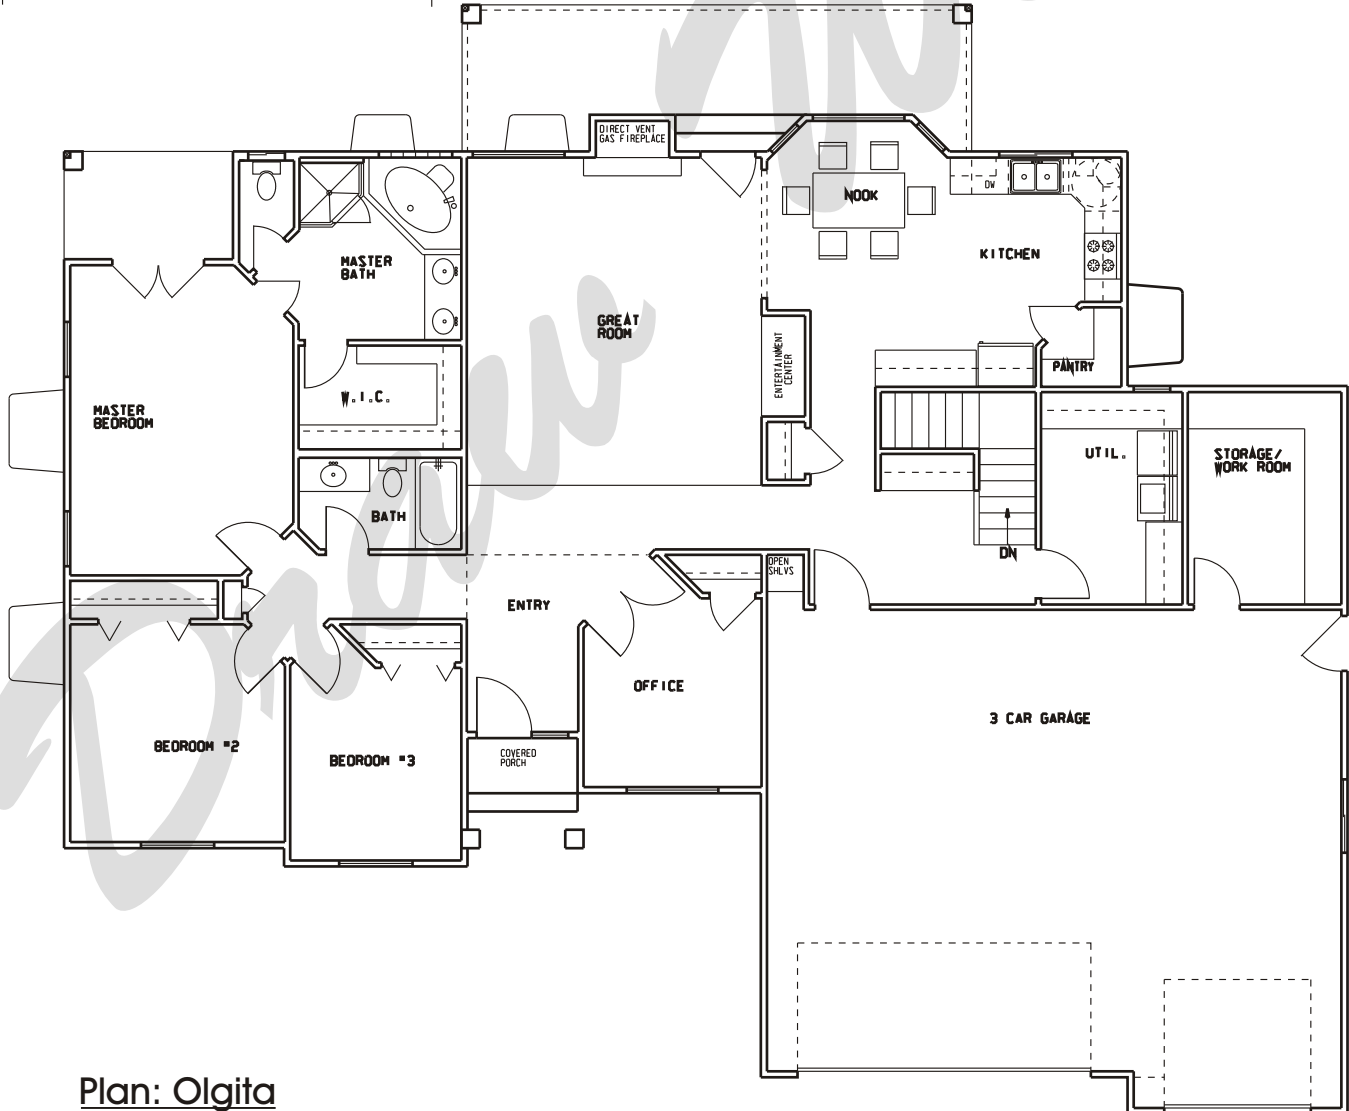

Draw Works

P.O. Box 3294 St. George, Utah 84771 (435)634-1450

<http://www.TheBestHomePlans.com>

Plan: Olgita

Square Feet: 1,897 Main 1,794 Basement
Overall Dimensions: 70'-0" X 60'-6"

This plan is copyrighted by Draw Works and is protected under the copyright laws of the United States and may not be copied in any form. Draw Works will pursue prosecution of any violations.