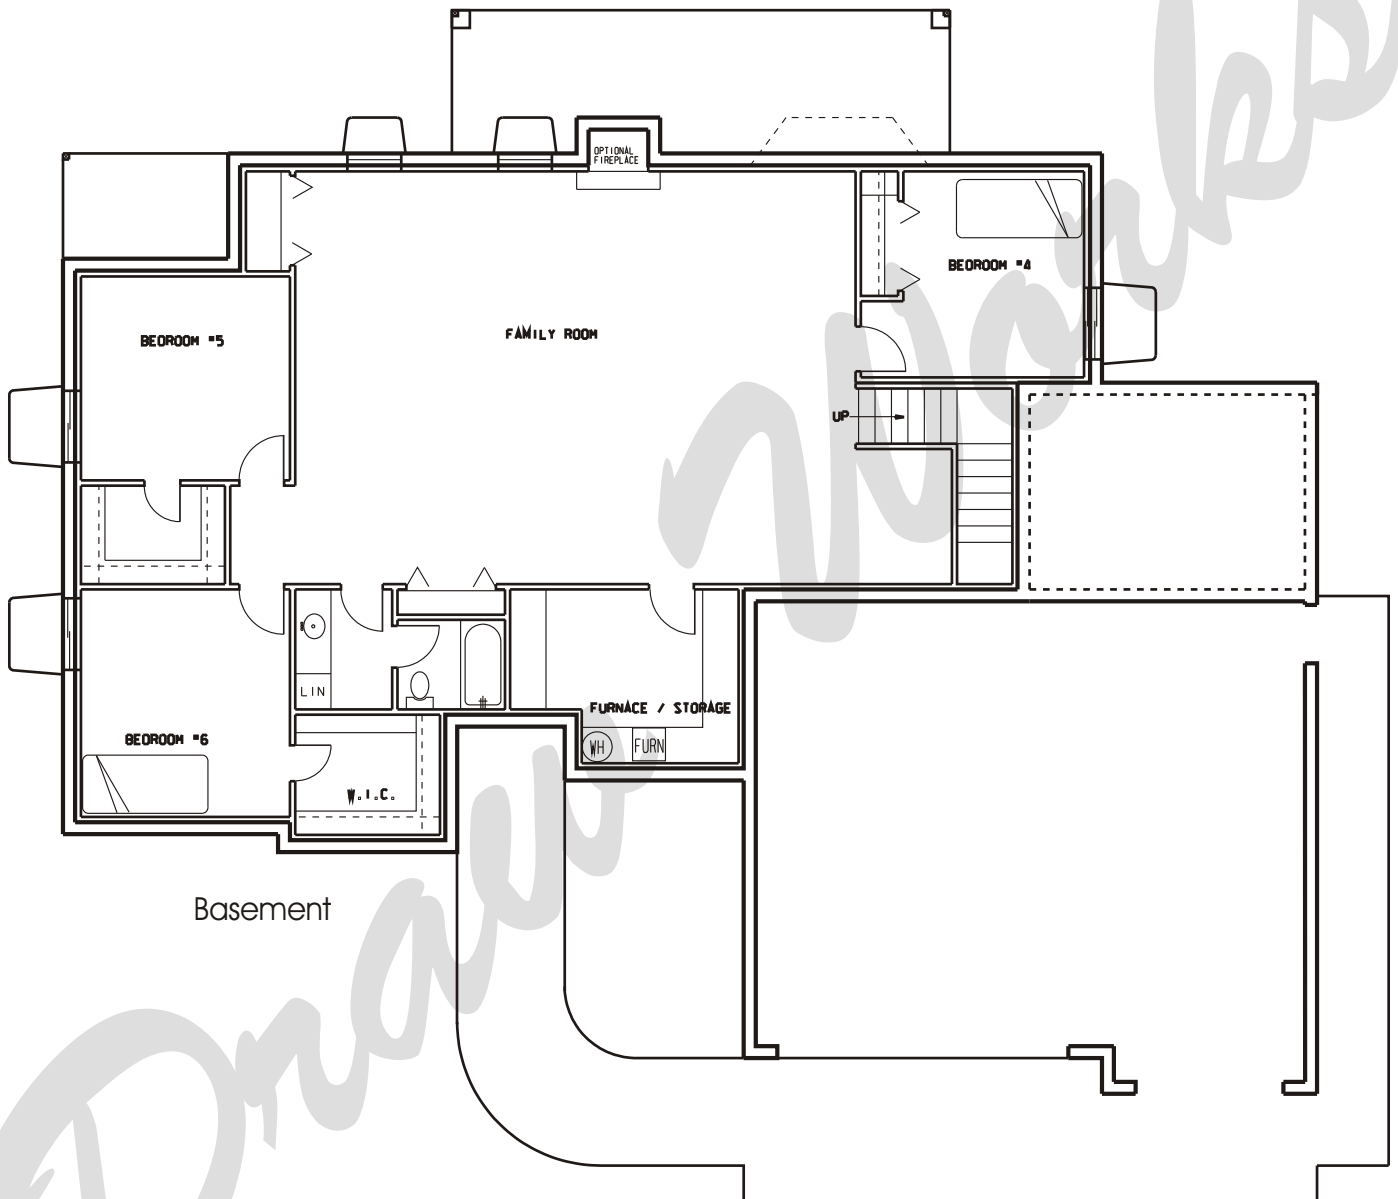

Draw Works

P.O. Box 3294 St. George, Utah 84771 (435)634-1450

<http://www.TheBestHomePlans.com>

Plan: Olgita

Square Feet: 1,897 Main 1,794 Basement
Overall Dimensions: 70'-0" X 60'-6"

This plan is copyrighted by Draw Works and is protected under the copyright laws of the United States and may not be copied in any form. Draw Works will pursue prosecution of any violations.