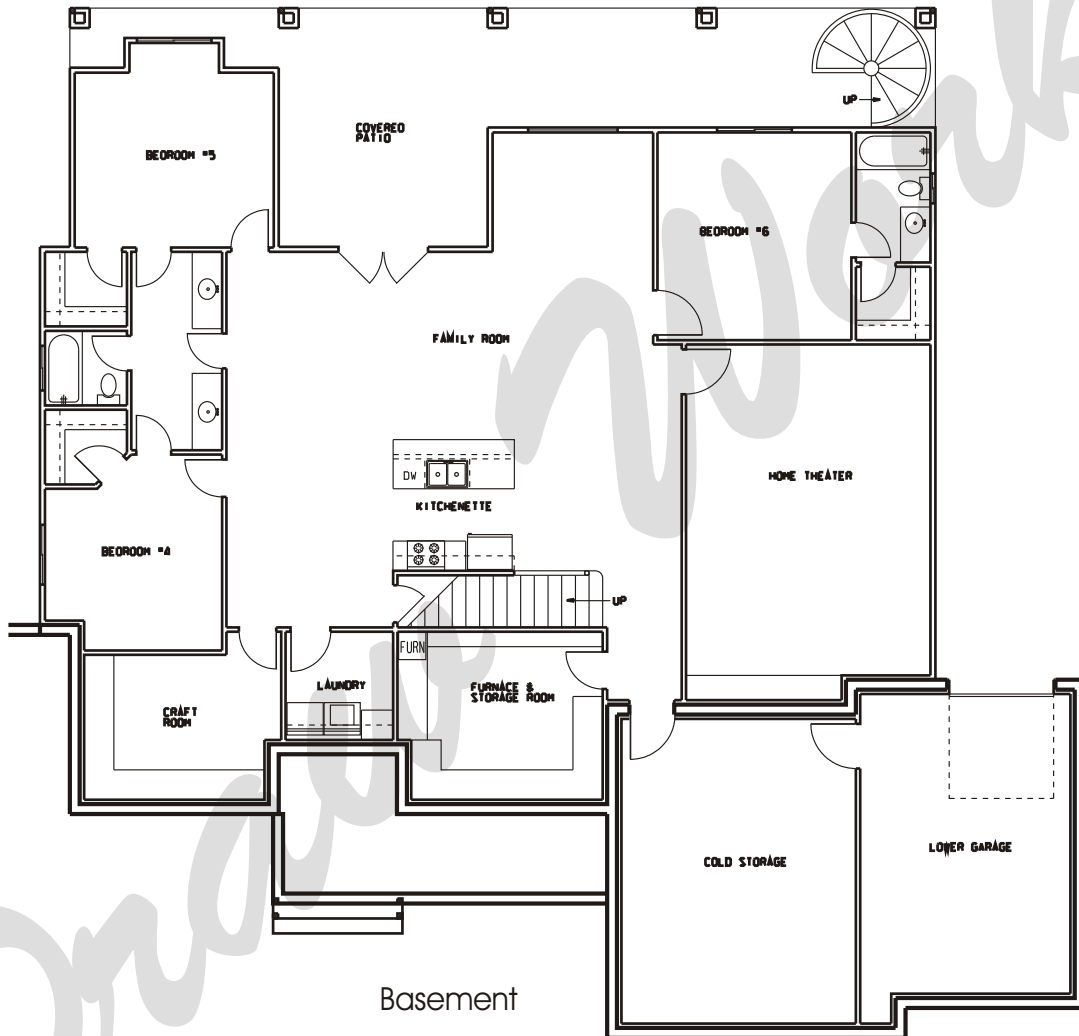

## Plan: Olive

Square Feet: 2,491 Main 2,474 Basement  
Overall Dimensions: 70'-0" X 69'-0"

This plan is copyrighted by Draw Works and is protected under the copyright laws of the United States and may not be copied in any form. Draw Works will pursue prosecution of any violations.