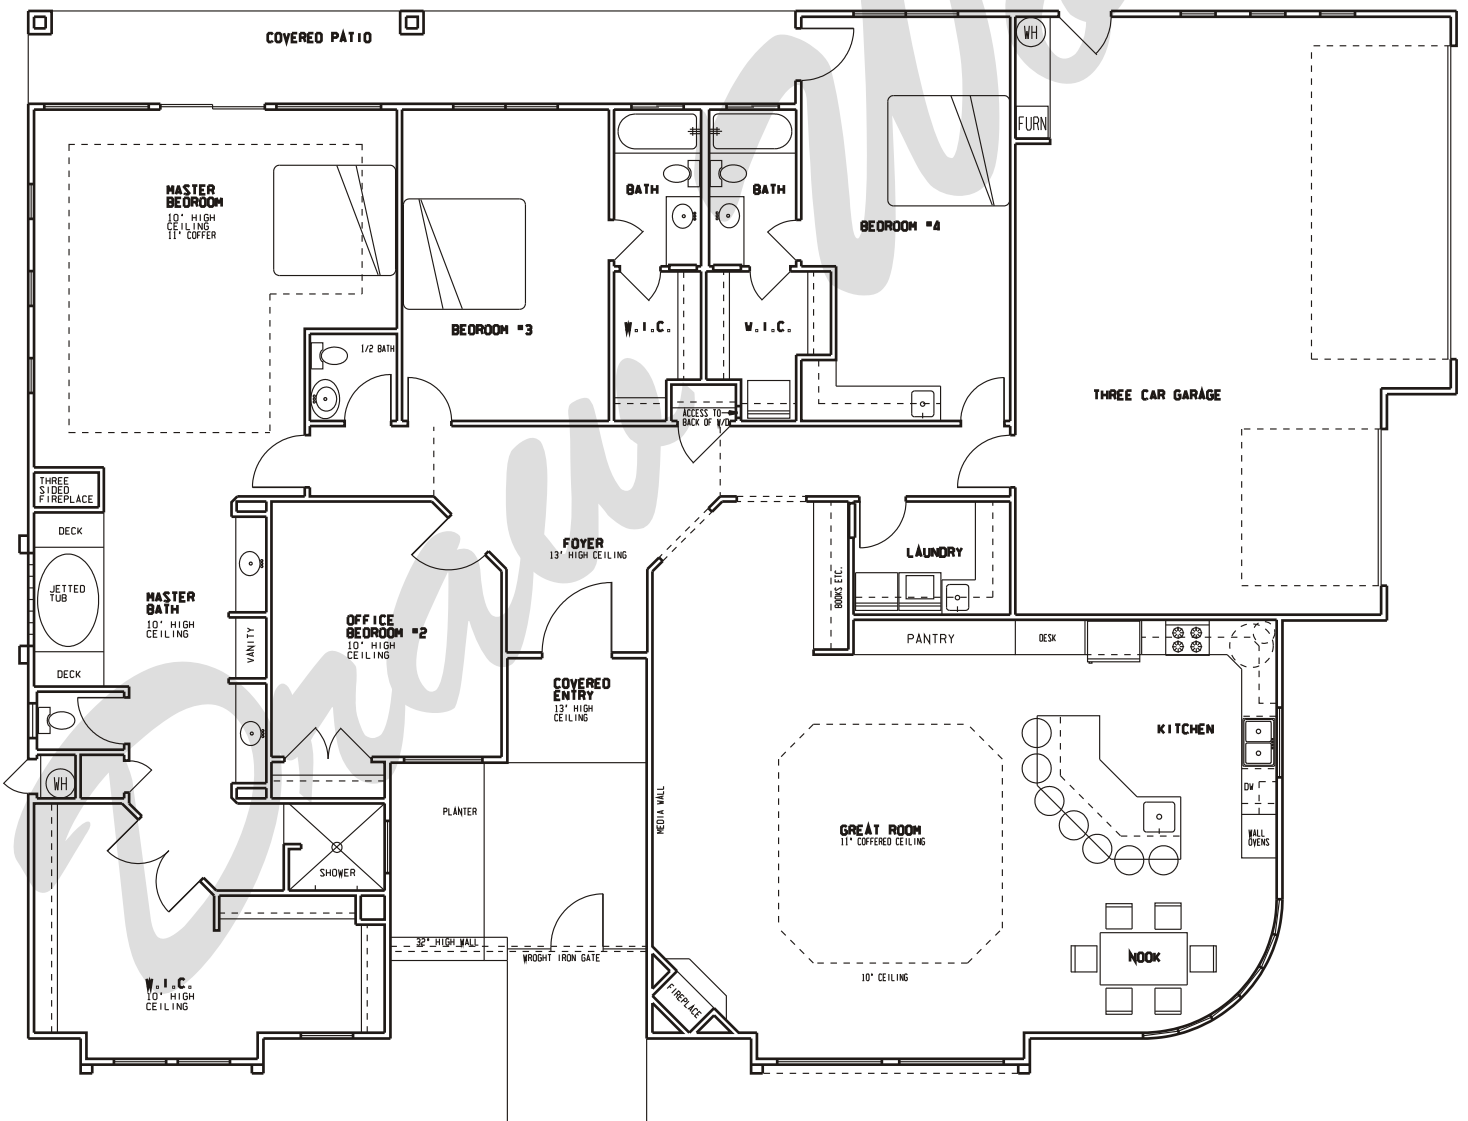

Draw Works

P.O. Box 3294 St. George, Utah 84771 (435)634-1450

<http://www.TheBestHomePlans.com>

Plan: Olyvia

Square Feet: 3,241

Overall Dimensions: 82'-0" X 61'-0"

This plan is copyrighted by Draw Works and is protected under the copyright laws of the United States and may not be copied in any form. Draw Works will pursue prosecution of any violations.