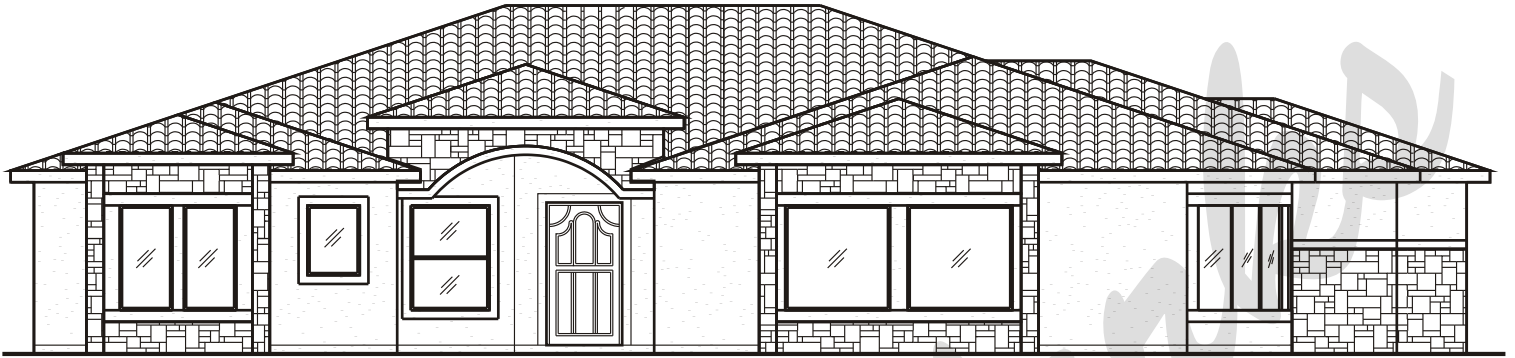

Draw Works

P.O. Box 3294 St. George, Utah 84771 (435)634-1450

<http://www.TheBestHomePlans.com>

Plan: Olyvia

Square Feet: 3,241

Overall Dimensions: 82'-0" X 61'-0"

This plan is copyrighted by Draw Works and is protected under the copyright laws of the United States and may not be copied in any form. Draw Works will pursue prosecution of any violations.