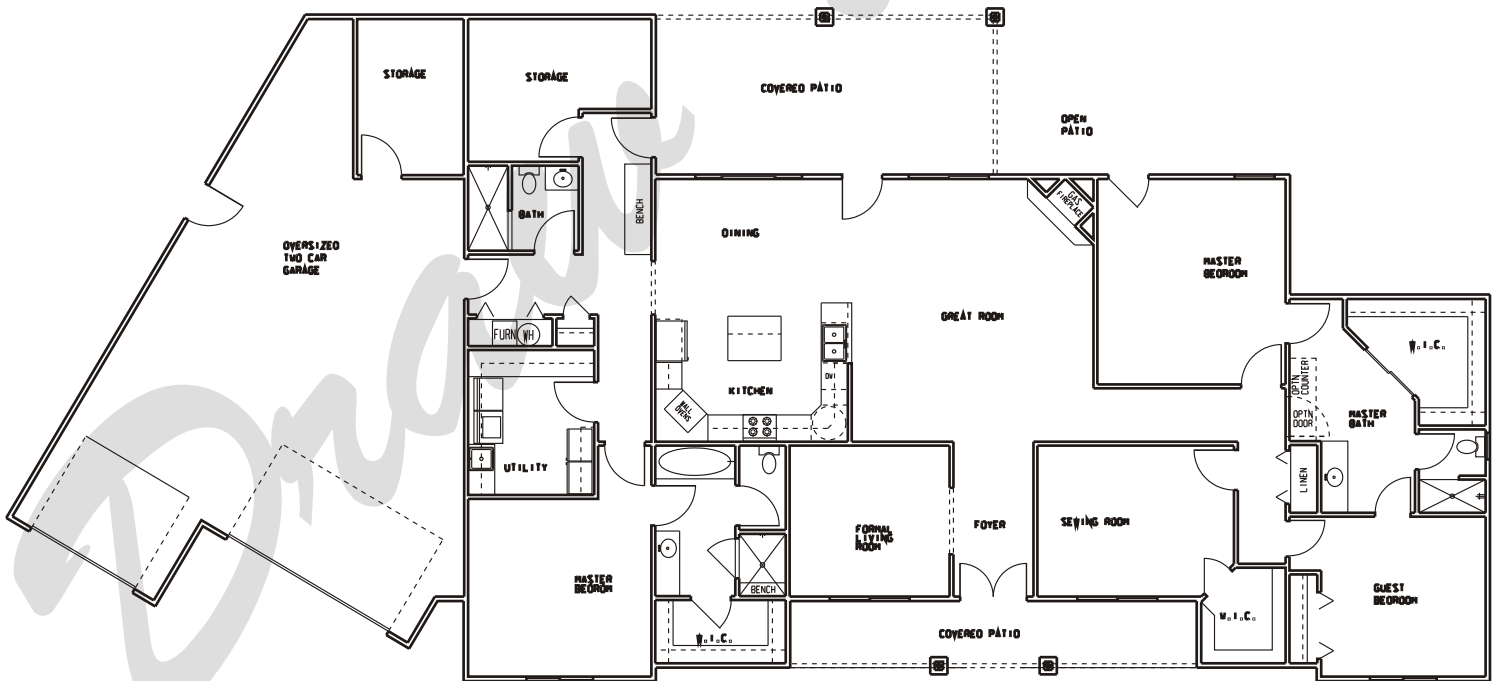

## Plan: Omarosa

Square Feet: 2,761

Overall Dimensions: 111'-4" X 50'-0"

This plan is copyrighted by Draw Works and is protected under the copyright laws of the United States and may not be copied in any form. Draw Works will pursue prosecution of any violations.