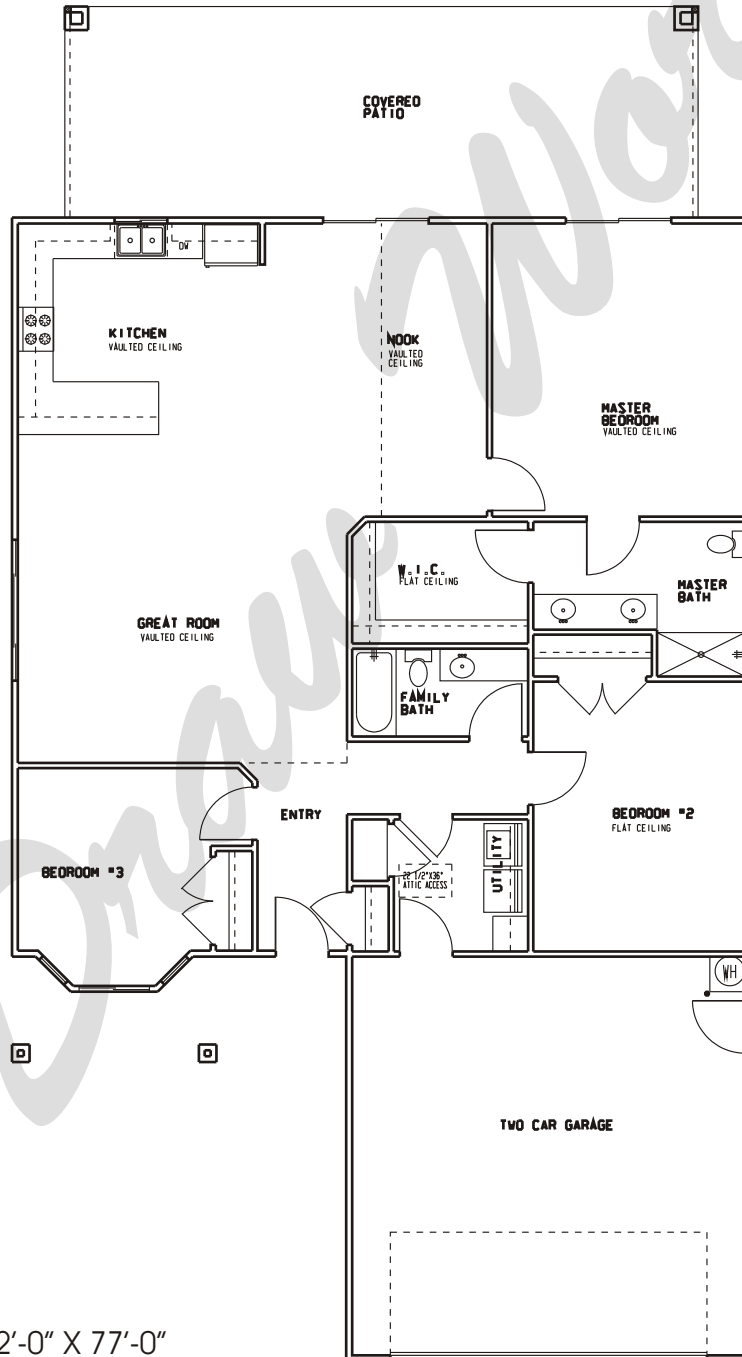

Draw Works

P.O. Box 3294 St. George, Utah 84771 (435)634-1450

<http://www.TheBestHomePlans.com>

Plan: Omilla

Square Feet: 1,778

Overall Dimensions: 42'-0" X 77'-0"

This plan is copyrighted by Draw Works and is protected under the copyright laws of the United States and may not be copied in any form. Draw Works will pursue prosecution of any violations.