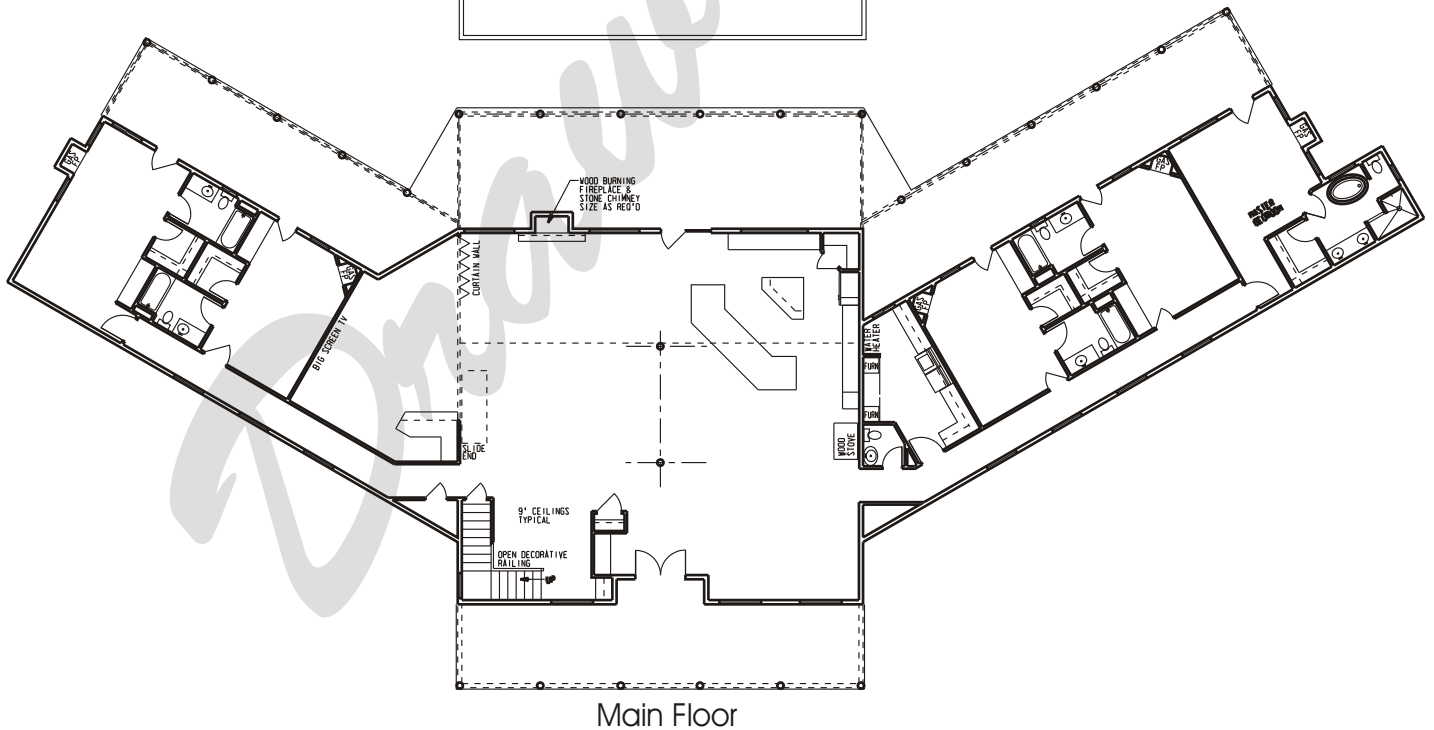

Draw Works

P.O. Box 3294 St. George, Utah 84771 (435)634-1450

<http://www.TheBestHomePlans.com>

Plan: Ophelia

Square Feet: 5,018 Main 1,520 Loft
Overall Dimensions: 170'-0" X 81'-0"

This plan is copyrighted by Draw Works and is protected under the copyright laws of the United States and may not be copied in any form. Draw Works will pursue prosecution of any violations.