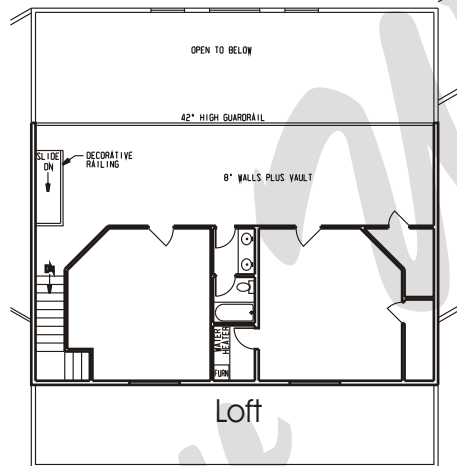

Draw Works

P.O. Box 3294 St. George, Utah 84771 (435)634-1450

<http://www.TheBestHomePlans.com>

Plan: Ophelia

Square Feet: 5,018 Main 1,520 Loft
Overall Dimensions: 170'-0" X 81'-0"

This plan is copyrighted by Draw Works and is protected under the copyright laws of the United States and may not be copied in any form. Draw Works will pursue prosecution of any violations.