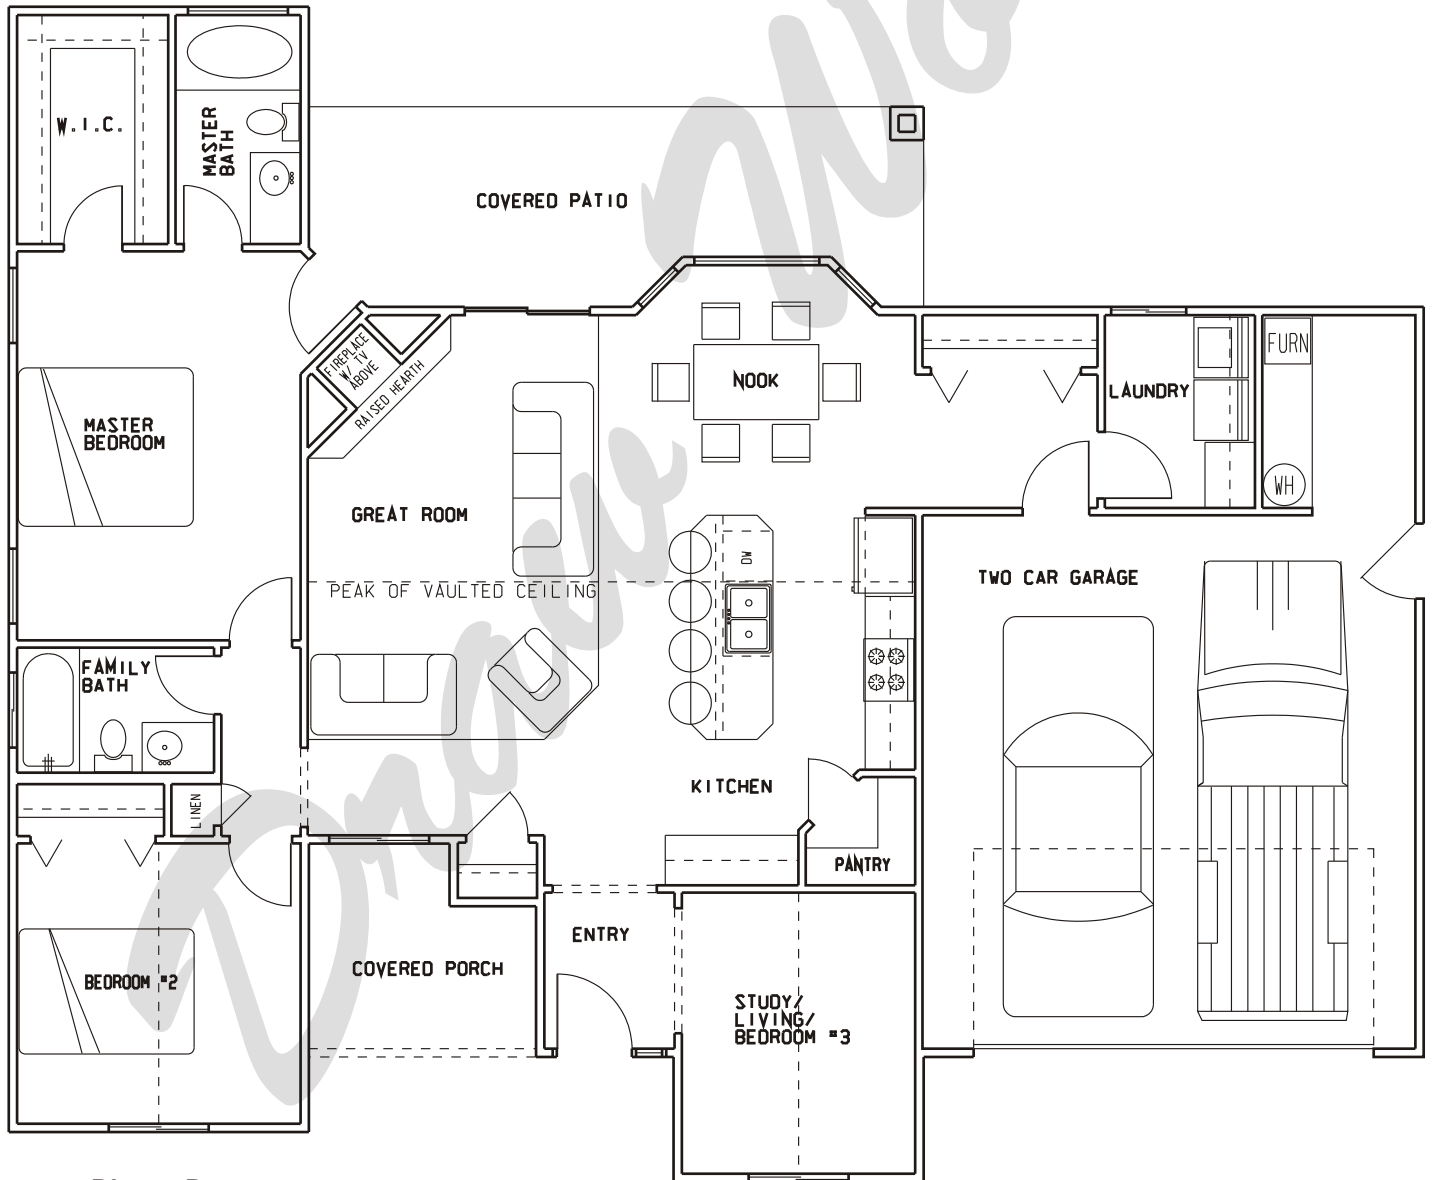

## Plan: Pam

Square Feet: 1,390 Living

Overall Dimensions: 56'-7" X 47'-0"

This plan is copyrighted by Draw Works and is protected under the copyright laws of the United States and may not be copied in any form. Draw Works will pursue prosecution of any violations.