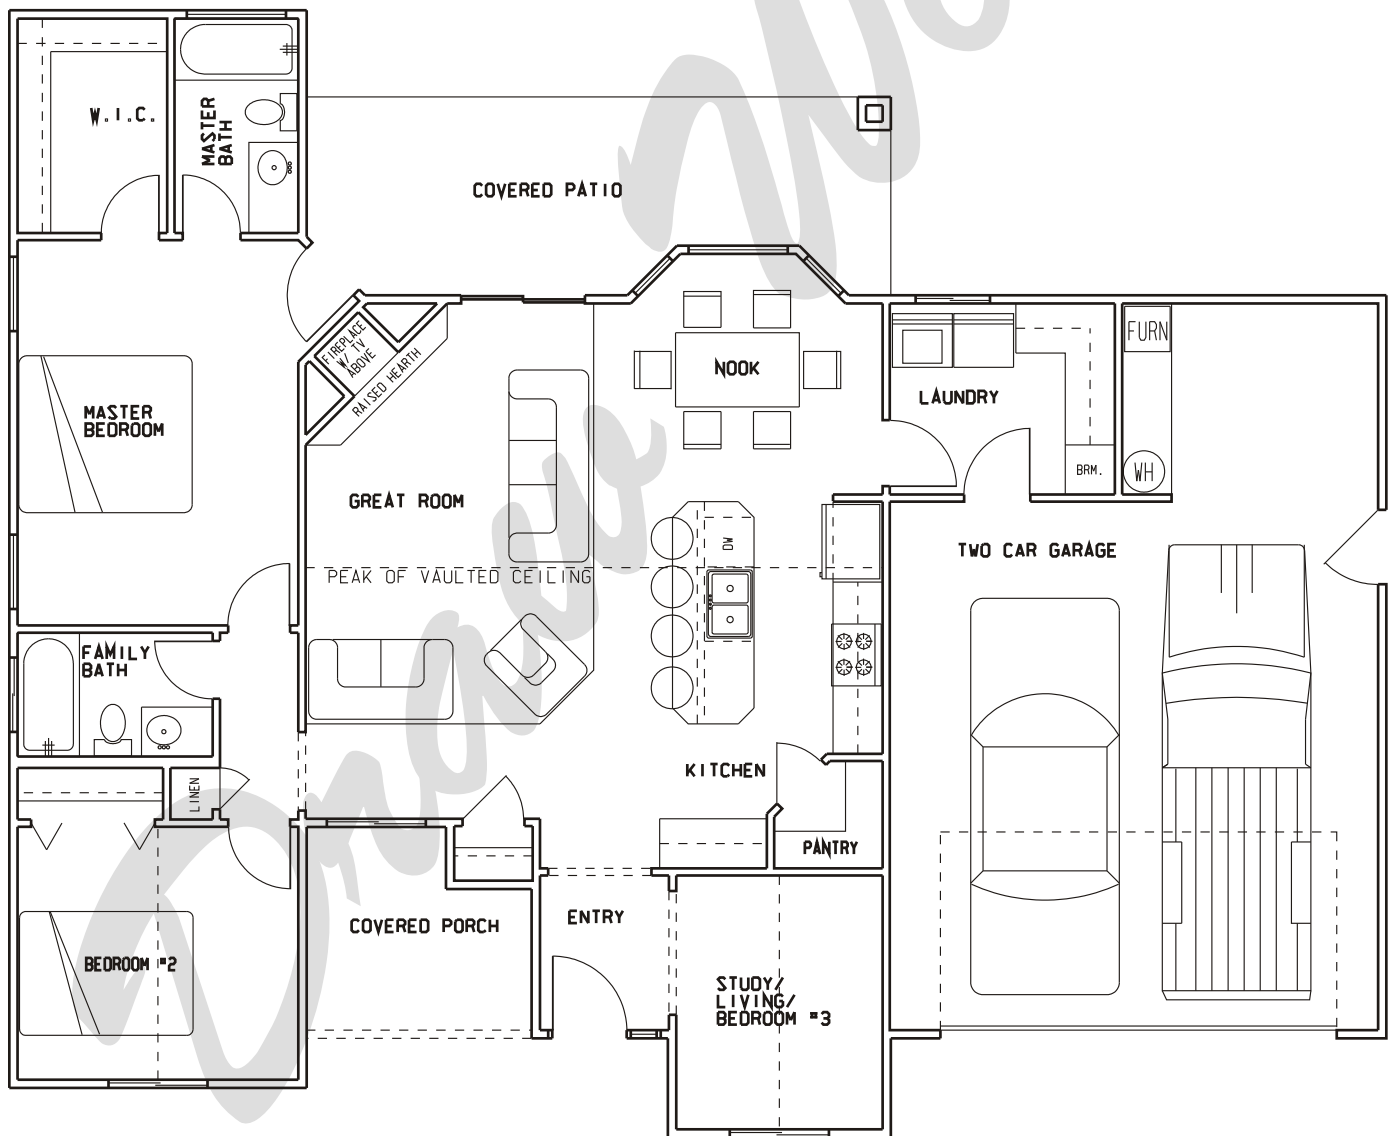

Draw Works

P.O. Box 3294 St. George, Utah 84771 (435)634-1450

www.TheBestHomePlans.com

Plan: Pam 2

Square Feet: 1,290 Living

Overall Dimensions: 55'-7" X 46'-0"

This plan is copyrighted by Draw Works and is protected under the copyright laws of the United States and may not be copied in any form. Draw Works will pursue prosecution of any violations.