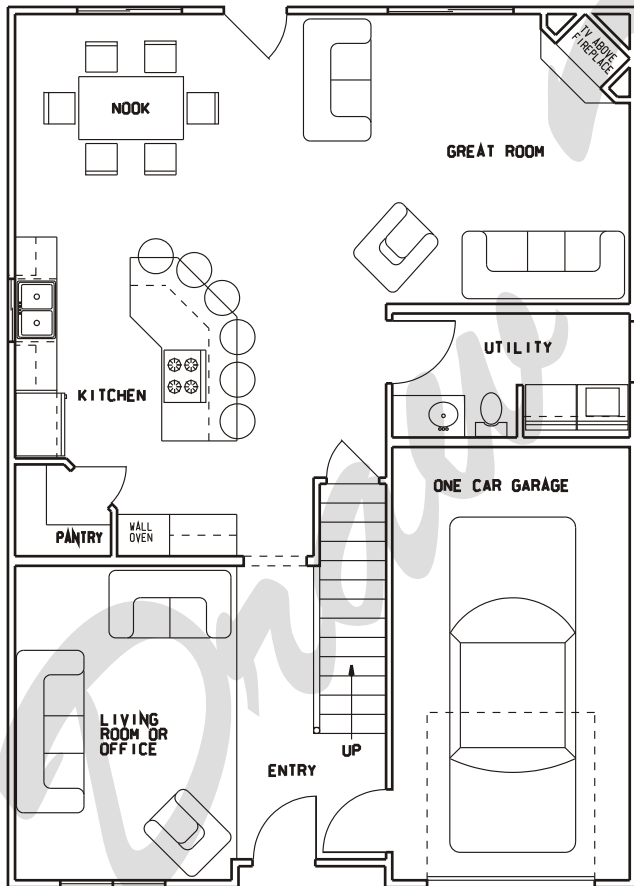

# Draw Works

P.O. Box 3294 St. George, Utah 84771 (435)634-1450

WWW.TheBestHomePlans.com

Main Floor

Upper Floor

## Plan: Pamela

Square Feet: 1,253 Main 864 Upper

Overall Dimensions: 42'-0" X 30'-0"

This plan is copyrighted by Draw Works and is protected under the copyright laws of the United States and may not be copied in any form. Draw Works will pursue prosecution of any violations.