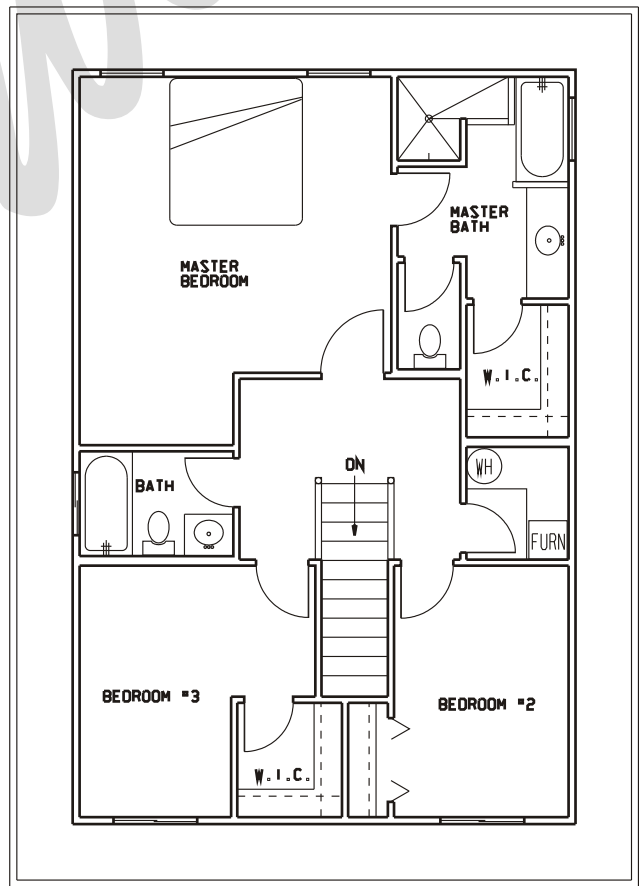

# Draw Works

P.O. Box 3294 St. George, Utah 84771 (435)634-1450

WWW.TheBestHomePlans.com

Main Floor

Upper Floor

## Plan: Pamela

Square Feet: 1,253 Main 864 Upper

Overall Dimensions: 42'-0" X 30'-0"

This plan is copyrighted by Draw Works and is protected under the copyright laws of the United States and may not be copied in any form. Draw Works will pursue prosecution of any violations.