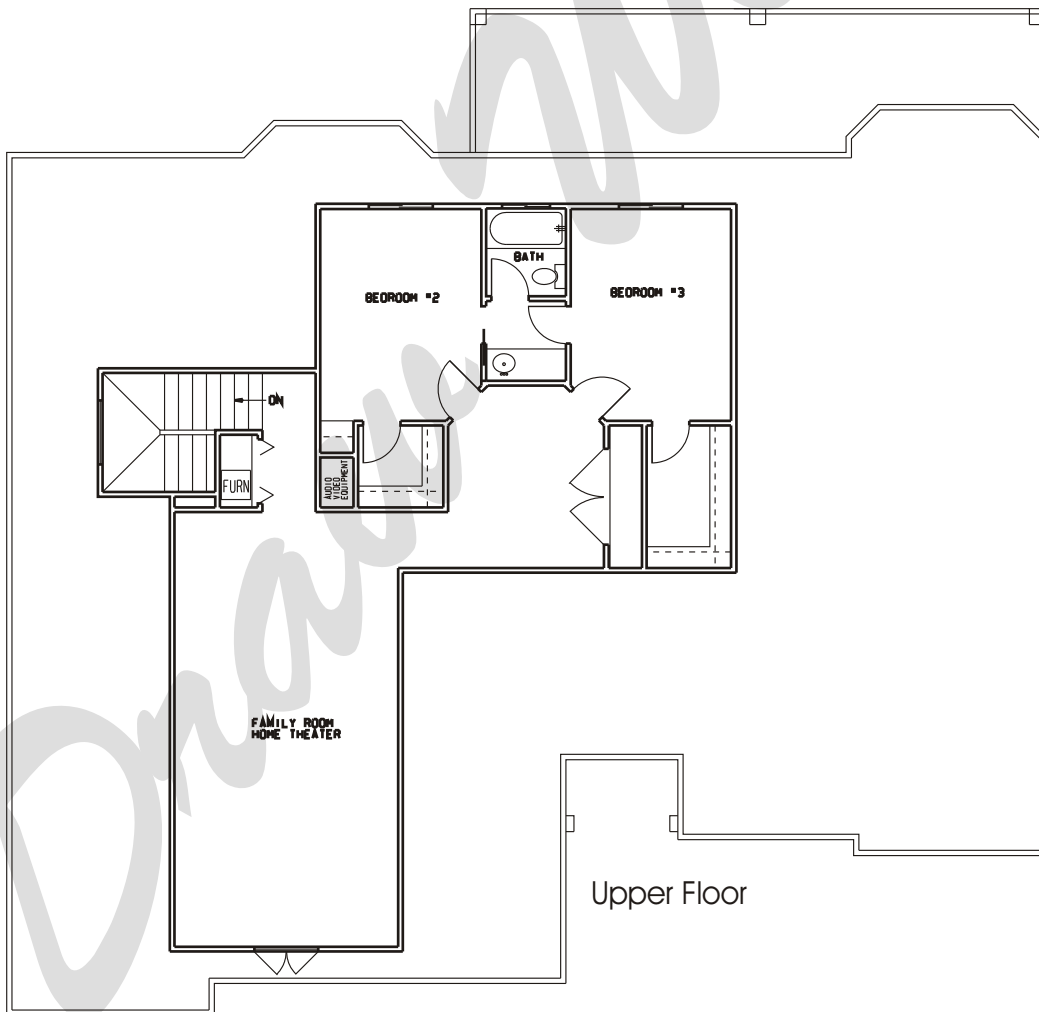

Draw Works

P.O. Box 3294 St. George, Utah 84771 (435)634-1450

www.TheBestHomePlans.com

Plan: Precilla

Square Feet: 2,217 Main 1136 Upper
Overall Dimensions: 65'-0" X 63'-0"

This plan is copyrighted by Draw Works and is protected under the copyright laws of the United States and may not be copied in any form. Draw Works will pursue prosecution of any violations.