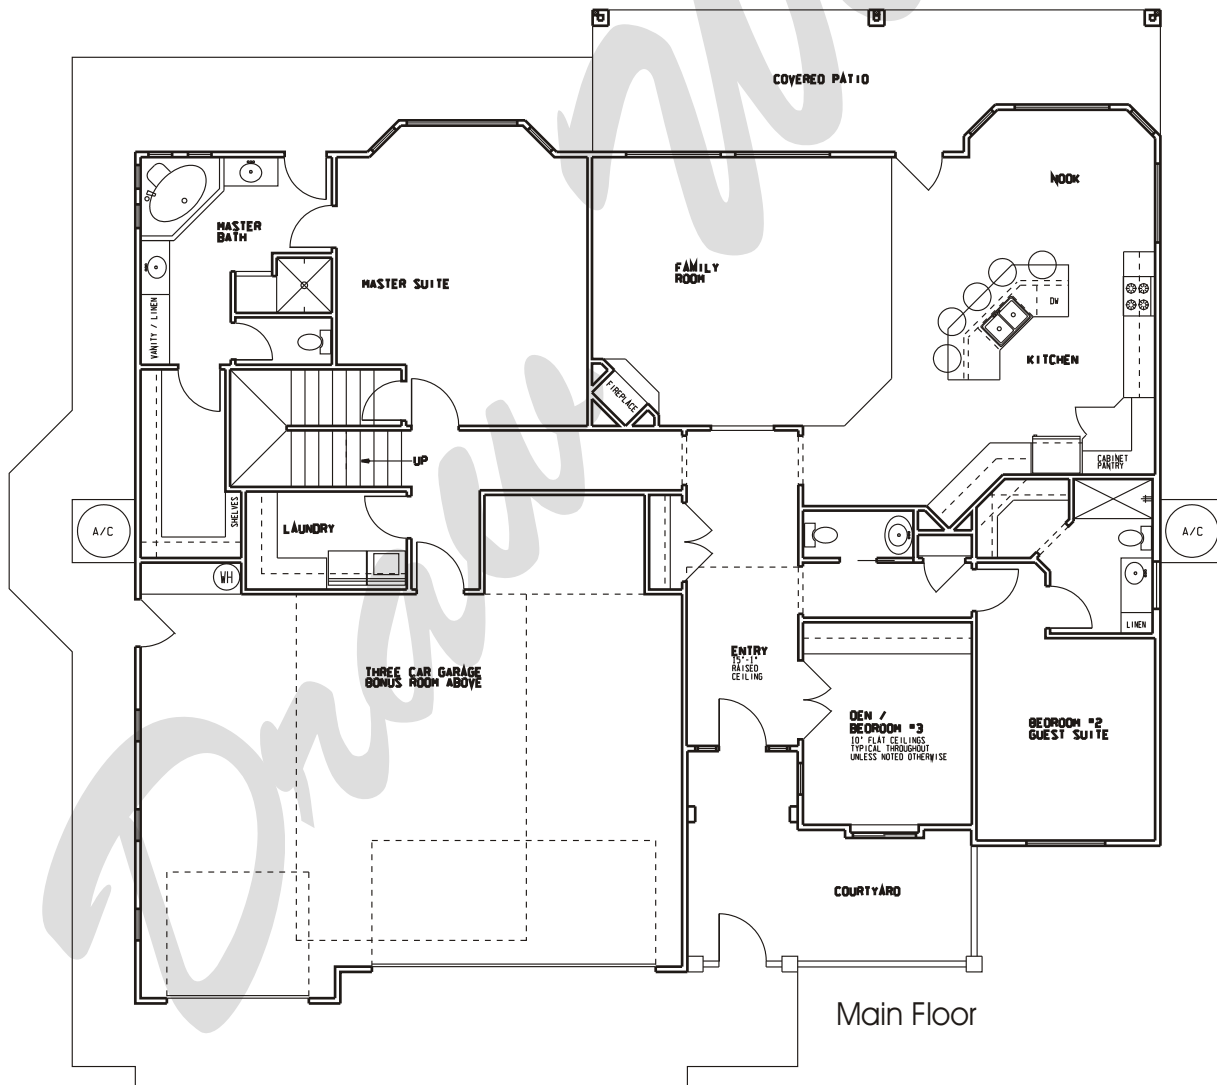

Draw Works

P.O. Box 3294 St. George, Utah 84771 (435)634-1450

www.TheBestHomePlans.com

Plan: Precilla

Square Feet: 2,217 Main 1136 Upper
Overall Dimensions: 65'-0" X 63'-0"

This plan is copyrighted by Draw Works and is protected under the copyright laws of the United States and may not be copied in any form. Draw Works will pursue prosecution of any violations.