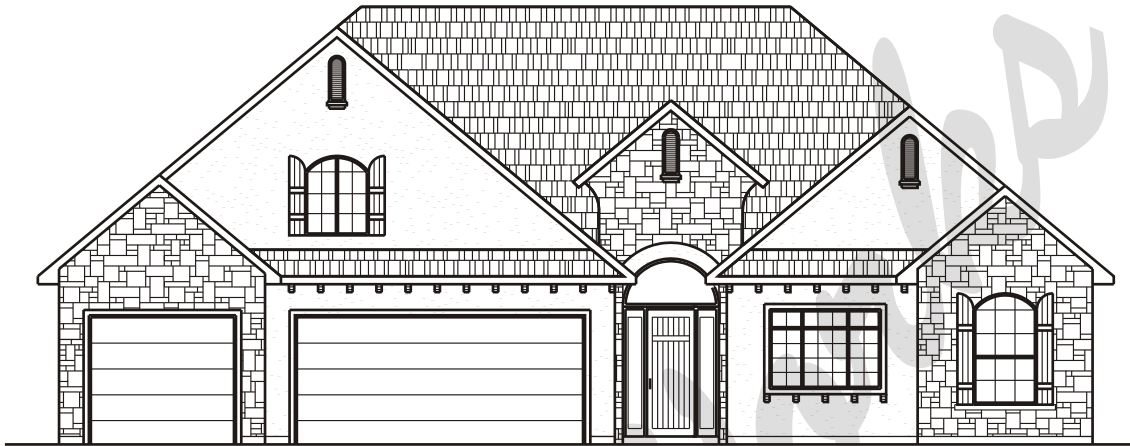

Draw Works

P.O. Box 3294 St. George, Utah 84771 (435)634-1450

www.TheBestHomePlans.com

Plan: Precilla

Square Feet: 2,217 Main 1136 Upper
Overall Dimensions: 65'-0" X 63'-0"

This plan is copyrighted by Draw Works and is protected under the copyright laws of the United States and may not be copied in any form. Draw Works will pursue prosecution of any violations.