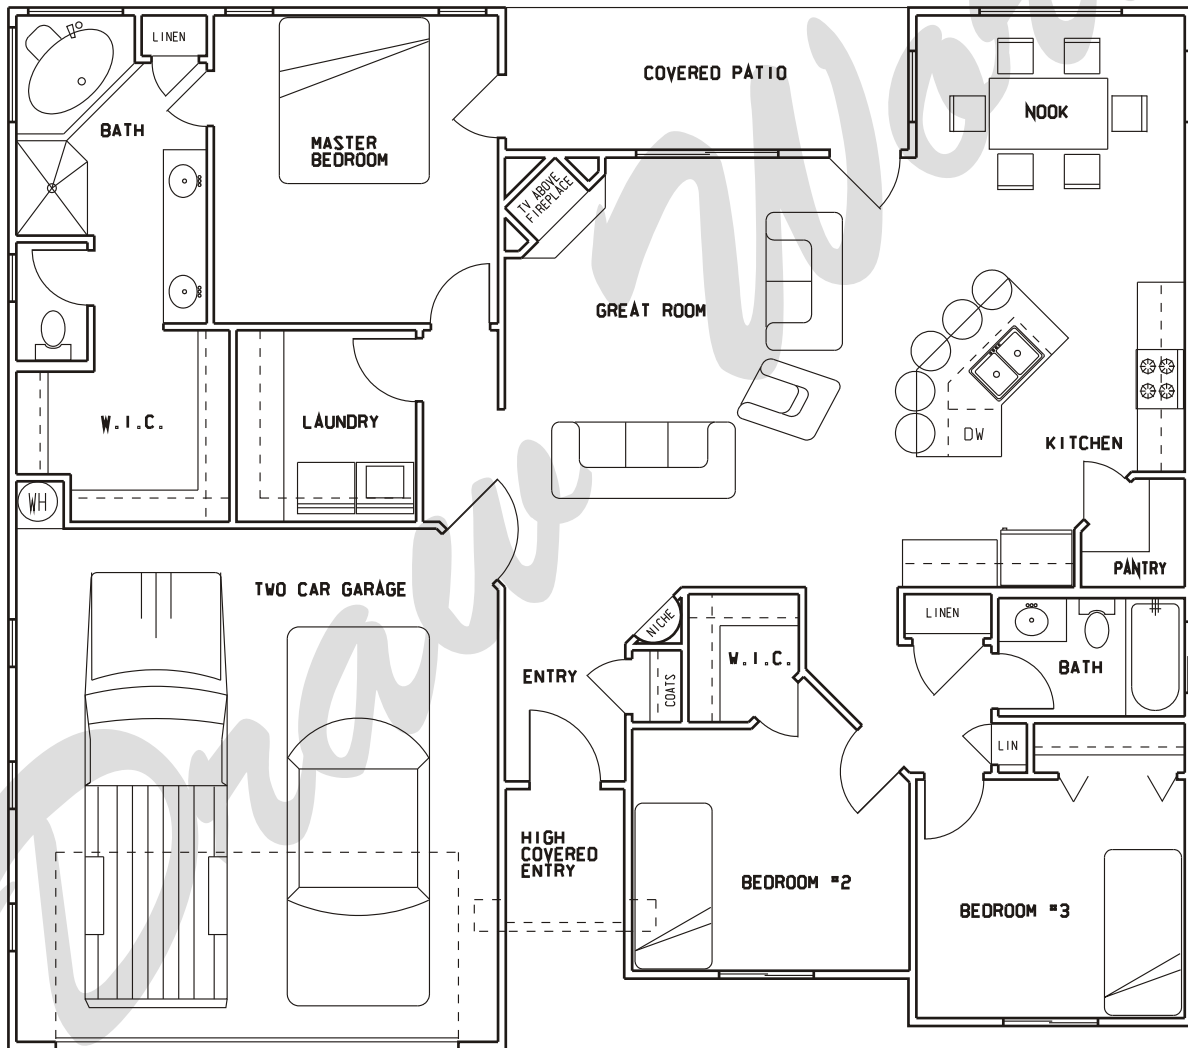

Draw Works

970 N 120 E Hurricane, UT 84737 (435)634-1450

Email: kthomas@infowest.com

Plan: Quintessa

Square Feet: 1,535 Living Area

Overall Dimensions: 50'-0" X 44'-0"

This plan is copyrighted by Draw Works and is protected under the copyright laws of the United States and may not be copied in any form. Draw Works will pursue prosecution of any violations.