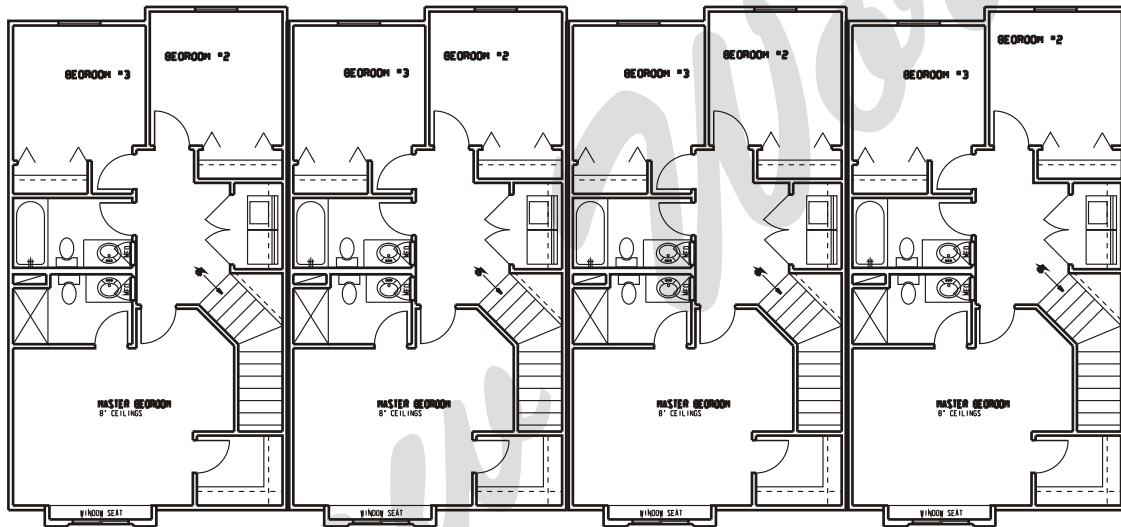

Draw Works

P.O. Box 3294 St. George, Utah 84771 (435)634-1450

<http://www.TheBestHomePlans.com>

Upper Floor

Main Floor

Plan: Southgate Townhomes 4 Plex 2 Story

Square Feet: 648 Main 719 Upper

Overall Dimensions: 80'-0" X 32'-0"