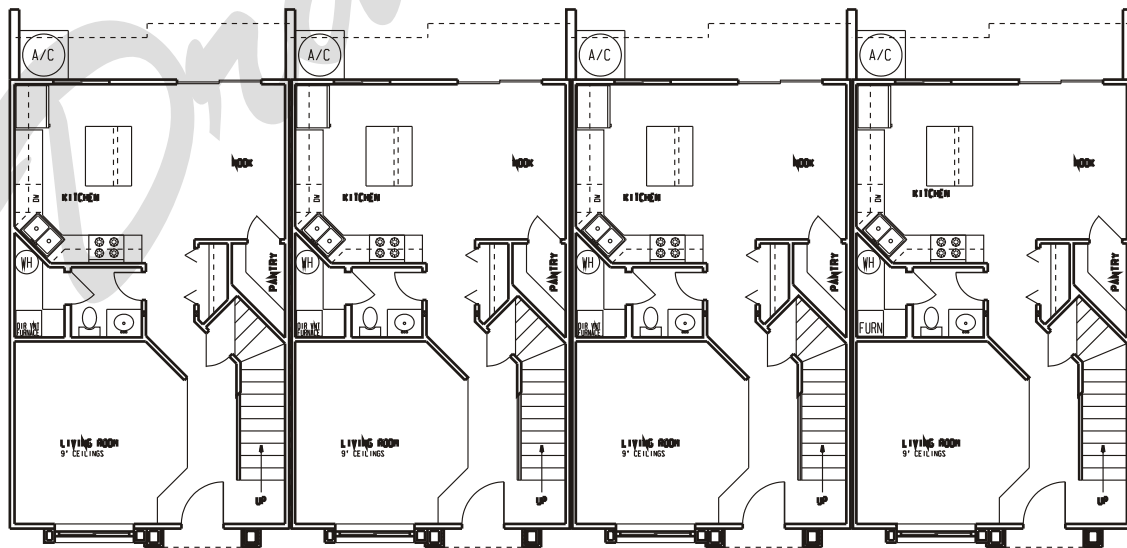

Draw Works

P.O. Box 3294 St. George, Utah 84771 (435)634-1450

<http://www.TheBestHomePlans.com>

Upper Floor

Main Floor

Plan: Southgate Townhomes 4 Plex 2 Story

Square Feet: 648 Main 719 Upper

Overall Dimensions: 80'-0" X 32'-0"