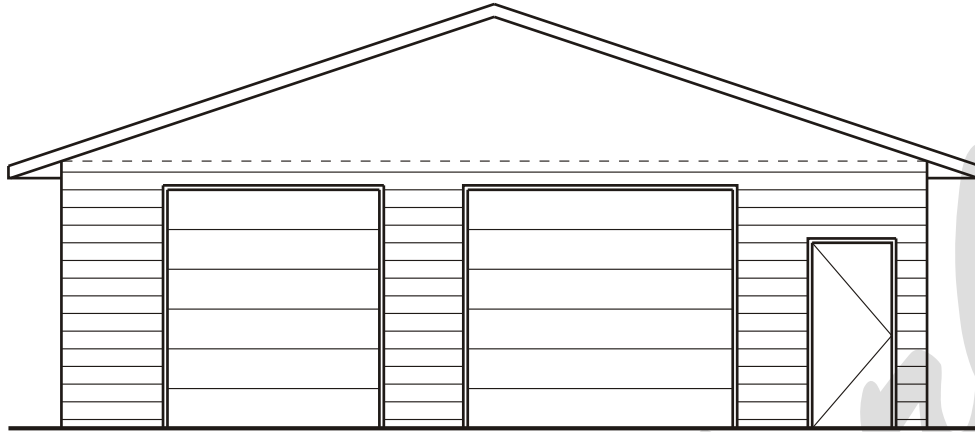

Draw Works

P.O. Box 3294 St. George, Utah 84771 (435)634-1450

www.TheBestHomePlans.com

Plan: Z-Adam 3

Square Feet: 1,306

Overall Dimensions: 32'-8" X 40'-0"

This plan is copyrighted by Draw Works and is protected under the copyright laws of the United States and may not be copied in any form. Draw Works will pursue prosecution of any violations.